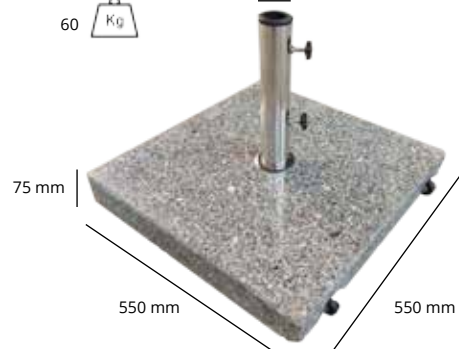

Off white
41

Taupe
144

Red
123

Black
150

diameter in tube

40 mm

total height
640 mm

diameter in tube

47 mm

Ground anchor

60 Kg

38/44/51 mm

Marble base

40 Kg

21-54 mm

Concrete base

Accento

Specifications

Free protection cover	✓
Cantilever parasol	x
Central Pole	✓
Telescopic system	x
Light included	x
Fade-resistant cloth	✓
Pole in two parts	✓
Tiltable	✓
With rotating device	x
Side inclination	x
Valance	x
Operating system	Winch
Weight cloth per m2	210 gram
Integrated rib ends	x
Number of ribs	24
Closes over the table	✓
Pole diameter	38.5 mm
Possibility of printing logo	x