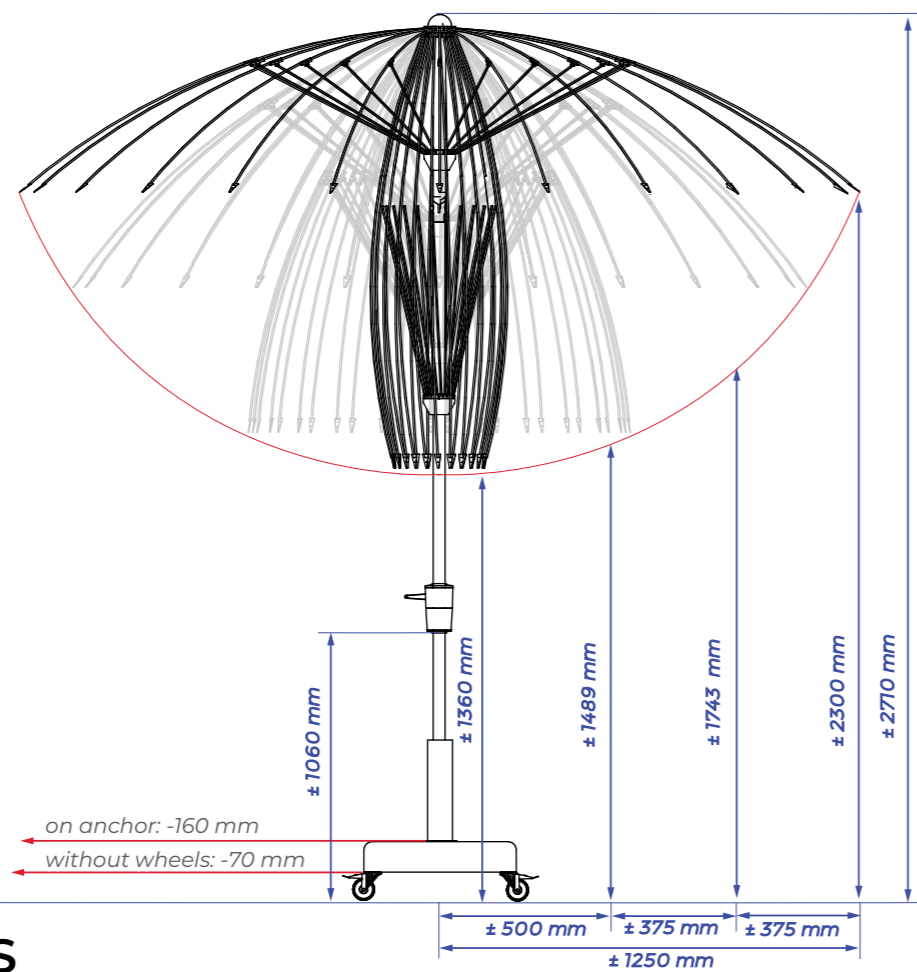

## SOLERO® VATICANO PRO

The Solero Vaticano with a **250 cm diameter** is a unique combination of a refreshing yet classic design. This parasol only takes little space, while its wide span and swiveling cloth offer plenty of shade. The Vaticano is an excellent add-on to virtually every decor style of your garden, balcony or terrace.

### STRONG AS IRON BUT LIGHT AS A FEATHER

It's rare for a parasol with a 250 cm. span width to be handled so lightly. The Vaticano is humble while being operated, but shows grandeur in its performance. And of course you'll receive a stylish gray protective cover with your order. The Solero Accento click-on light fits around the mast of the Vaticano, it's a nice addition that gives the parasol just a little bit more appeal.

### 24 FLEXIBLE RIBS

The 24 ribs of the Vaticano keep the canvas nice and tight, even if the parasol is tipped, this way the setting sun can be blocked out without having to worry about a little wind.

Ø2.5 METER

## SPECIFICATIONS & PRICES

DELIVERY FROM STOCK\*

Item number	Description	Price in £ excl. VAT	Specifications
828.25.colour	Vaticano Pro Ø 250 cm	269,00	Free protectioncover yes
527.35.55	Ground anchor Vaticano Pro	99,00	Cantilever sunshade no
535.30.35	Concrete base 35 kg	169,00	Central pole yes
535.31.60	4x wheels for Concrete base 35 kg	62,50	Telescopic system yes
535.30.45	Concrete base 45 kg	199,00	Light included no
535.55.00	Granite base 55 kg	450,00	Fade-resistant cloth yes
535.30.10	Steel grass spike	109,00	Pole in two parts yes
535.24.84	Accento click-on light	119,00	Tiltable yes