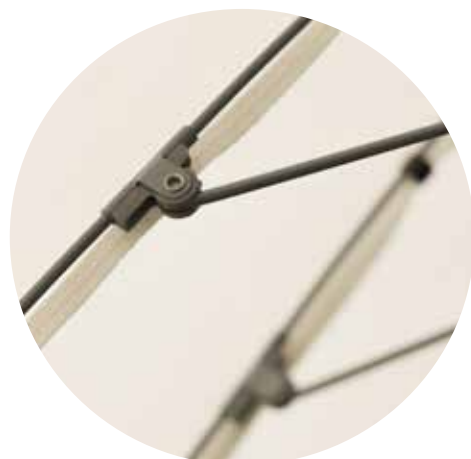

SOLERO VATICANO

Ø250 CM

The Solero Vaticano is a unique combination of a refreshing yet classic design. This parasol only takes little space, while its wide span and swiveling cloth offer plenty of shade.

The Vaticano is an excellent add-on to virtually every decor style of your garden, balcony or terrace. The fade resistant O'Bravia cloth, guarantees years of pleasure from this stylish trendsetter.

The Vaticano looks classy and cheerful, the system operates handy and smoothly. The 24 flexible ribs ensure that the fade resistant cloth is always tensioned. Simply tilt the parasol to 45° to enjoy the shade, even when it's hanging low in autumn, exactly how you want it. Named after the dome in Vatican City, this parasol also does not take much room, while leaving a formidable impression with your guests.

47 mm

Ground anchor

60 Kg

38/44/51 mm

Marble base

40 Kg

21-54 mm

Concrete base

Accento

Specifications

Free protection cover	✓
Cantilever parasol	x
Central Pole	✓
Telescopic system	x
Light included	x
Fade-resistant cloth	✓
Pole in two parts	✓
Tiltable	✓
With rotating device	x
Side inclination	x
Valance	x
Operating system	Winch
Weight cloth per m2	210 gram
Integrated rib ends	x
Number of ribs	24
Closes over the table	✓
Pole diameter	38.5 mm
Possibility of printing logo	x