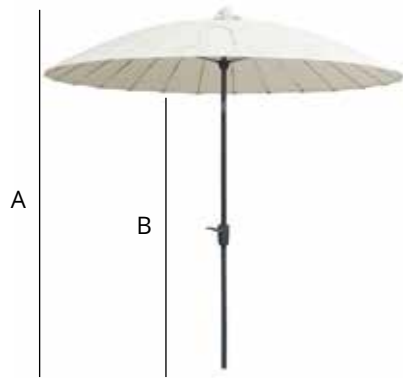

- 9 kg ø250
- A 260 cm
- B 209 cm
- C 116,5 cm