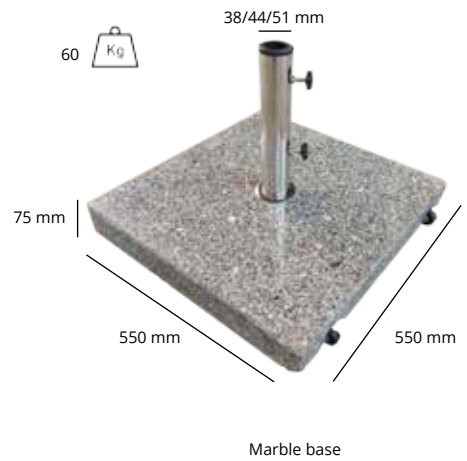

SOLERO TEATRO

Ø270 CM

The Teatro parasol is the smallest member of the Solero family. This garden parasol has a cloth diameter of 270cm. The parasol cloth is made of a solid, heavy quality and is guaranteed to be fade resistant.

8 kg	ø270
A	251,5 cm
B	202 cm
C	110 cm

Specifications

Free protection cover	✓
Cantilever parasol	x
Central Pole	✓
Telescopic system	x
Light included	x
Fade-resistant cloth	✓
Pole in two parts	✓
Tiltable	x
With rotating device	x
Side inclination	x
Valance	x
Operating system	Winch
Weight cloth per m2	300 gram
Integrated rib ends	x
Number of ribs	8
Closes over the table	✓
Pole diameter	38 mm
Possibility of printing logo	✓