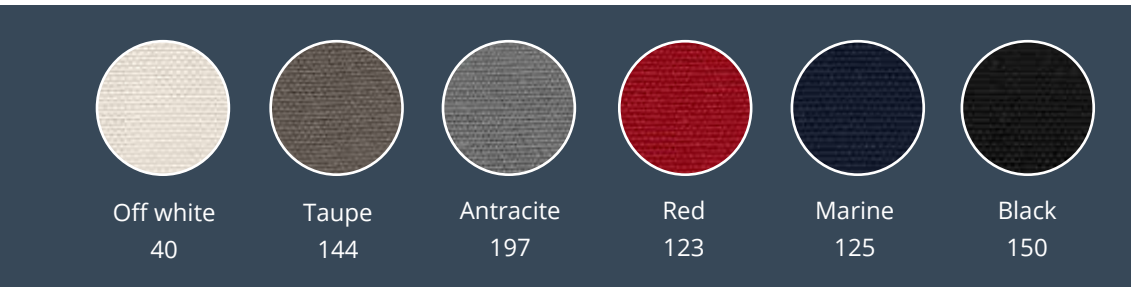

8 kg	ø270
A	251,5 cm
B	202 cm
C	110 cm