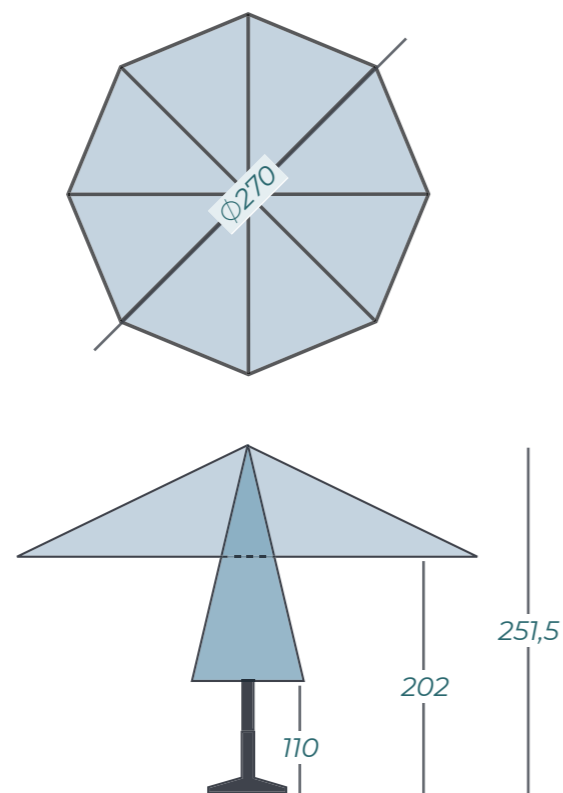

DIMENSIONS*

CHOOSE FROM 6 CLOTH COLOURS

PEARLY WHITE
.42

PLATINUMGRAY
.177

TAUPE
.144

RED
.123

NAVY
.125

BLACK
.150

*These dimensions were measured without base or ground anchor

SPECIFICATIONS & PRICES

DELIVERY FROM STOCK*

Item number	Description	Price in £ excl. VAT	Price in £ incl. VAT	Specifications
828.30.colour	Teatro Ø 270 cm	162,50	195,-	Free protectioncover yes
527.40.99	Fillable base Teatro	50,-	60,-	Cantilever sunshade no
527.35.55	Ground anchor Teatro	70,83	85,-	Central pole yes
535.30.35	Concrete base 35 kg	83,29	99,95	Telescopic system no
535.31.60	4x wheels for concrete base 35 kg	41,67	50,-	Light included no
535.30.45	Concrete base 45 kg	116,67	140,-	Fade-resistant cloth yes
535.55.00	Granite base 55 kg	183,33	220,-	Pole in two parts yes
535.30.10	Steel grass spike	74,17	89,-	Tiltable no
535.24.54	Accento click-on light	74,17	89,-	With rotating device no

Lighting and heating can be found on pages 72-77

Images of feet and anchors can be found on pages 86-87

A REFRESHING FRAME COLOUR

SILVERGREY

VIDEO

Free protectioncover	yes
Cantilever sunshade	no
Central pole	yes
Telescopic system	no
Light included	no
Fade-resistant cloth	yes
Pole in two parts	yes
Tiltable	no
With rotating device	no
Side inclination	no
Valance (without add. costs)	no
Operating system	winch
Weight cloth per m²	300 grams
Integrated rib ends	no
Number of ribs	8
Closes over the table	yes
Pole diameter	38 mm

*While stocks last