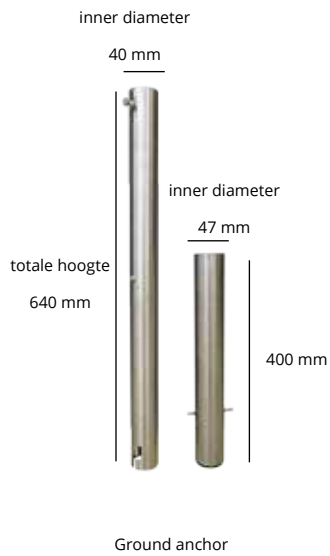

SOLERO TEATRO

Ø270 CM

The Teatro parasol is the smallest member of the Solero family. This garden parasol has a cloth diameter of 270cm. The parasol cloth is made of a solid, heavy quality and is guaranteed to be fade resistant.

8 kg	ø270
A	251,5 cm
B	202 cm
C	110 cm

Specifications

Free protection cover	✓
Cantilever parasol	x
Central Pole	✓
Telescopic system	x
Light included	x
Fade-resistant cloth	✓
Pole in two parts	✓
Tiltable	x
With rotating device	x
Side inclination	x
Valance	x
Operating system	Winch
Weight cloth per m2	300 gram
Integrated rib ends	x
Number of ribs	8
Closes over the table	✓
Pole diameter	38 mm
Possibility of printing logo	✓