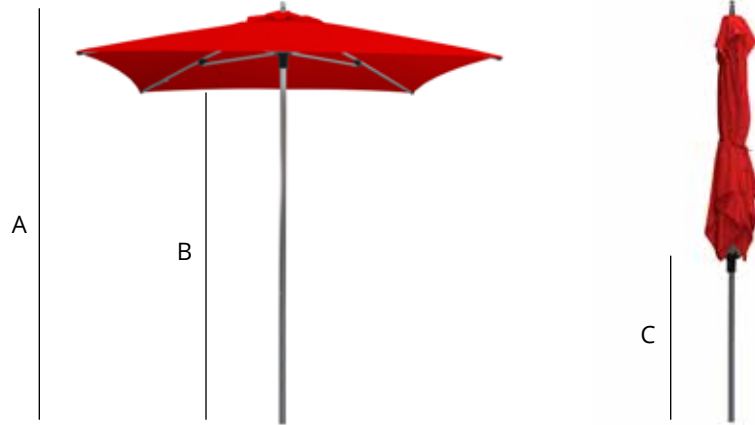

8,5 kg	200x200	ø300
A	241,5 cm	241,5 cm
B	202 cm	202 cm
C	89,5 cm	84 cm