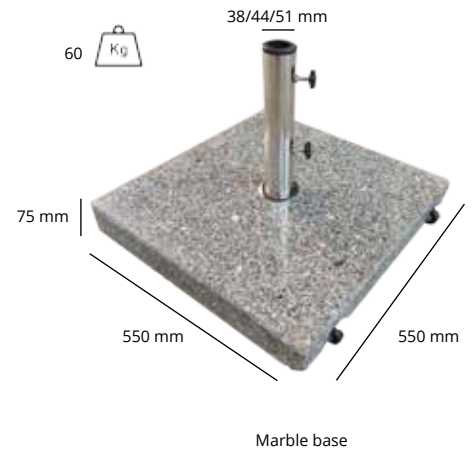

Through the integrated rib springs the canvas always remains tight, on top of that the canvas is watertight and colorfast, we even warranty the colorfastness for 4 years!

8,5 kg	200x200	ø300
A	241,5 cm	241,5 cm
B	202 cm	202 cm
C	89,5 cm	84 cm

Off white
41

Azure
129

Taupe
144

Antracite
197

Red
123

Black
150

Specifications

Free protection cover	✓
Cantilever parasol	x
Central Pole	✓
Telescopic system	x
Light included	x
Fade-resistant cloth	✓
Pole in two parts	x
Tiltable	x
With rotating device	x
Side inclination	x
Valance	x
Operating system	Push up
Weight cloth per m2	210 gram
Integrated rib ends	✓
Number of ribs	4 of 6
Closes over the table	✓
Pole diameter	38mm
Possibility of printing logo	✓