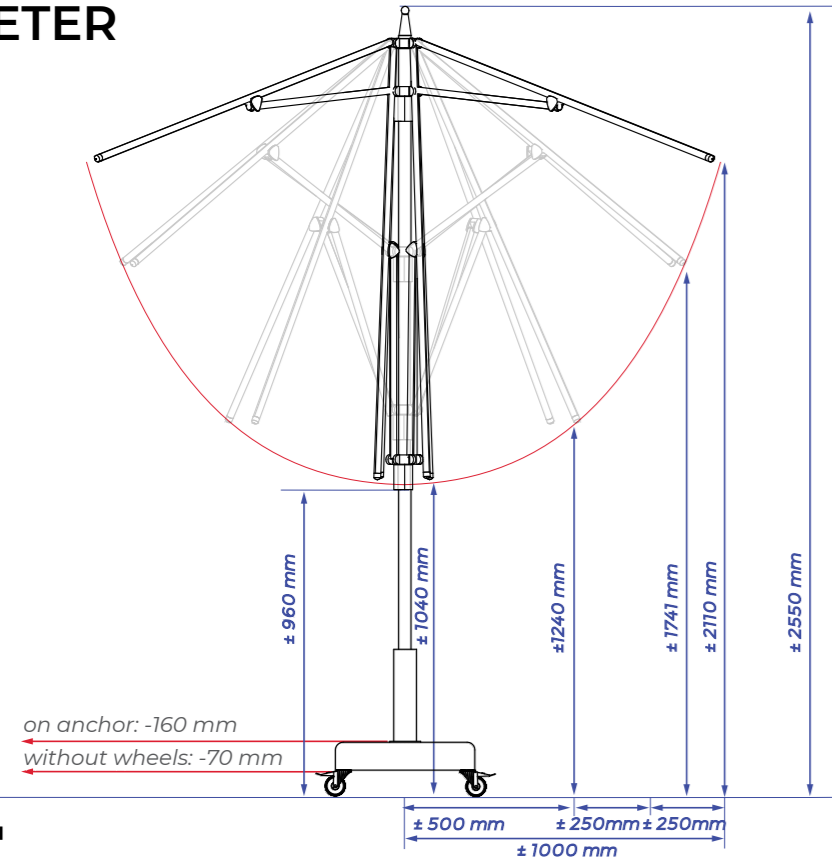

2x2 METER

CHOOSE FROM 7 CLOTH COLOURS