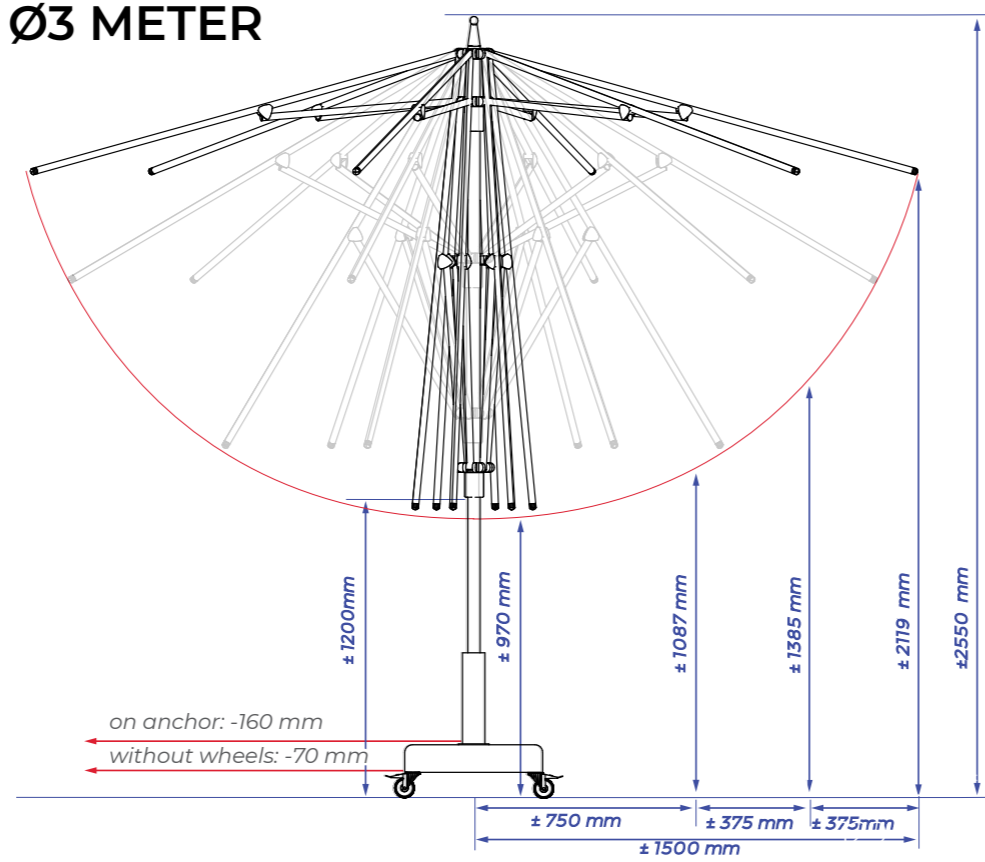

2x2 METER

CHOOSE FROM 7 CLOTH COLOURS

**This colour is produced as a limited edition and is only available for the 200x200 version of Sublimo Pro

Ø3 METER

SPECIFICATIONS & PRICES

DELIVERY FROM STOCK*

VIDEO

Item number	Description	Price in £ excl. VAT
820.20.colour	Sublimo Pro 200x200 cm	329,00
820.30.colour	Sublimo Pro Ø 300 cm	379,00
527.40.99	Fillable base Sublimo Pro	85,00
527.35.55	Ground anchor Sublimo Pro	99,00
535.30.35	Concrete base 35 kg	169,00
535.31.60	4x wheels for Concrete base 35 kg	62,50
535.30.45	Concrete base 45 kg	199,00
535.55.00	Granite base 55 kg	450,00
535.30.10	Steel grass spike	109,00
535.24.84	Accento click-on light	119,00

Lighting and heating can be found on pages 68-73
 Images of feet and anchors can be found on pages 82-83

Specifications

Free protectioncover	yes
Cantilever sunshade	no
Central pole	yes
Telescopic system	no
Light included	no
Fade-resistant cloth	yes
Pole in two parts	no
Tiltable	no
With rotating device 360°	no
Side inclination up to 45°	no
Valance	no
Operating system	push-up
Weight cloth per m ²	210 grams
Integrated rib ends	yes
Number of ribs	4 / 6
Closes over the table	yes
Pole diameter	38 mm