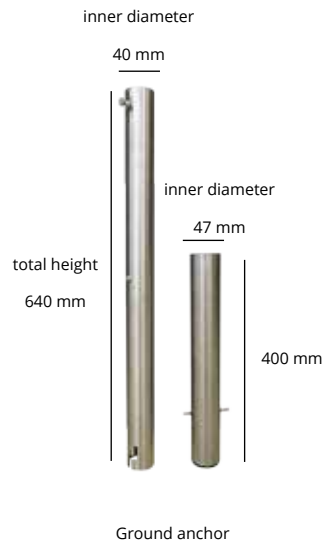

Each Solero parasol has its own character, and that certainly goes for the Sublimo. He's sleek, modern and has a specific, headstrong appearance. Using the unique push-up system, the Sublimo is opened in two seconds, after which you find yourself relaxing in the shade below the fade resistant square cloth measuring 200 x 200 cm ø 300 cm. For sublime relaxation.

The Sublimo is available in two sizes, the square 200x200 cm and the round 300 cm version. These parasols are equipped with a perfect fitting grey protection cover.

Every metal part of the Sublimo is anodized. With a special treatment, the metal is equipped with a slightly glossy layer that looks great and protects against corrosion and tear and wear.

Through the integrated rib springs the canvas always remains tight, on top of that the canvas is watertight and colorfast, we even warranty the colorfastness for 4 years!

8,5 kg	200x200	ø300
A	241,5 cm	241,5 cm
B	202 cm	202 cm
C	89,5 cm	84 cm

Off white
41

Azure
129

Taupe
144

Antracite
197

Red
123

Black
150

Specifications

Free protection cover	✓
Cantilever parasol	x
Central Pole	✓
Telescopic system	x
Light included	x
Fade-resistant cloth	✓
Pole in two parts	x
Tiltable	x
With rotating device	x
Side inclination	x
Valance	x
Operating system	Push up
Weight cloth per m2	210 gram
Integrated rib ends	✓
Number of ribs	4 of 6
Closes over the table	✓
Pole diameter	38mm
Possibility of printing logo	✓