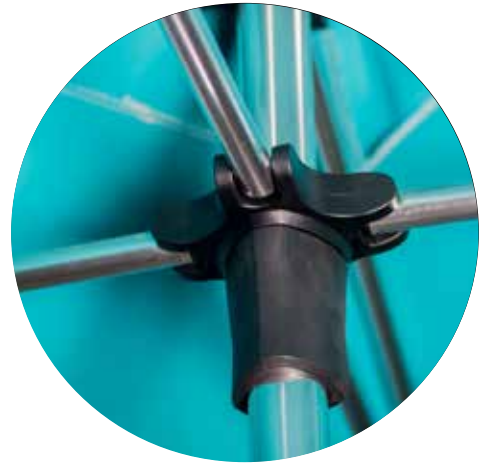

SOLERO SUBLIMO

200X200 CM AND Ø300 CM

The Sublimo has a contemporary and sleek design with beautiful lines that instantly add a dimension to your garden, balcony or terrace.

This trendy parasol is equipped with four crossed ribs and is incredibly easy to operate. The Sublimo truly stands out above the crowd.

Each Solero parasol has its own character, and that certainly goes for the Sublimo. He's sleek, modern and has a specific, headstrong appearance. Using the unique push-up system, the Sublimo is opened in two seconds, after which you find yourself relaxing in the shade below the fade resistant square cloth measuring 200 x 200 cm ø 300 cm. For sublime relaxation.

The Sublimo is available in two sizes, the square 200x200 cm and the round 300 cm version. These parasols are equipped with a perfect fitting grey protection cover.

Every metal part of the Sublimo is anodized. With a special treatment, the metal is equipped with a slightly glossy layer that looks great and protects against corrosion and tear and wear.

Off white
41

Azure
129

Taupe
144

Antracite
197

Red
123

Black
150

Specifications

Free protection cover	✓
Cantilever parasol	x
Central Pole	✓
Telescopic system	x
Light included	x
Fade-resistant cloth	✓
Pole in two parts	x
Tiltable	x
With rotating device	x
Side inclination	x
Valance	x
Operating system	Push up
Weight cloth per m2	210 gram
Integrated rib ends	✓
Number of ribs	4 of 6
Closes over the table	✓
Pole diameter	38mm
Possibility of printing logo	✓