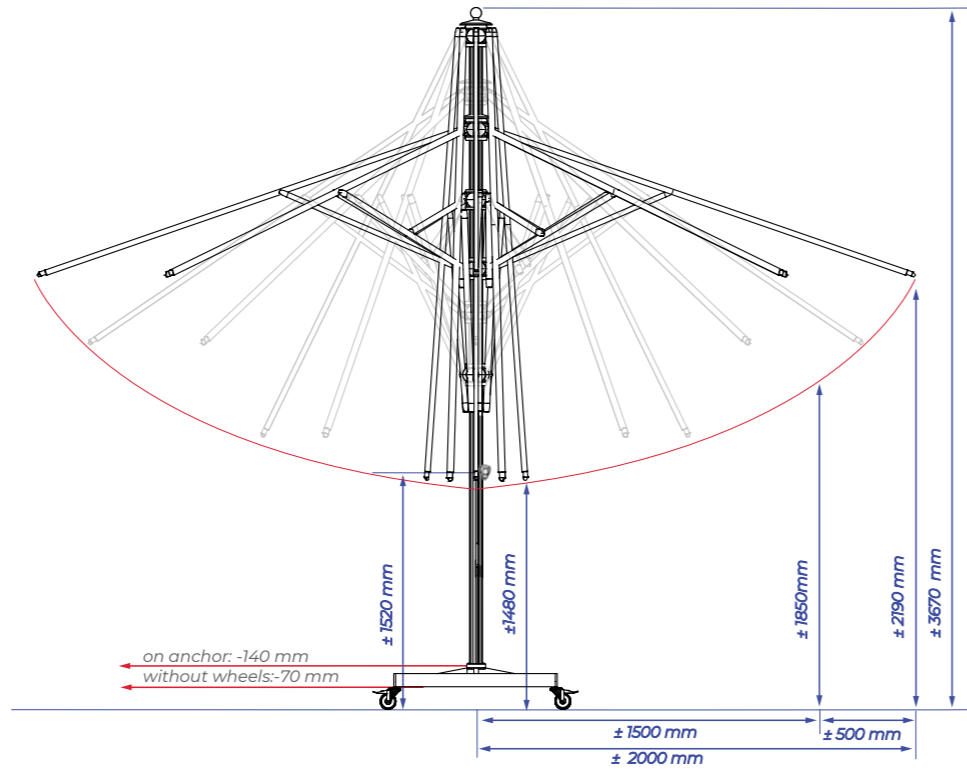

3.3x3.3 METER

CHOOSE FROM 4 CLOTH COLOURS

Ø4 METER

SPECIFICATIONS & PRICES

DELIVERY FROM STOCK*

Item number	Description	Price in £ excl. VAT
833.33.colour	Presto Pro 330x330 cm	849,00
833.40.colour	Presto Pro ø 400 cm	849,00
833.51.70	Tile base Presto Pro	249,00
835.75.994	Set of 4 castors 75 mm black	109,00
533.50.70	Ground anchor Presto Pro	209,00
535.30.90	Granite base 90 kg	650,00
535.31.90	4x wheels for granite base 90 kg	84,00
832.50.99	Cover plate slab base low silver grey	200,00

Lighting and heating can be found on pages 68-73
Images of feet and anchors can be found on pages 82-83

TIMELESS FRAME COLOR

VIDEO

Specifications	
Free protectioncover	yes
Cantilever sunshade	no
Central pole	yes
Telescopic system	yes
Light included	no
Fade-resistant cloth	yes
Pole in two parts	yes
Tiltable	no
With rotating device 360°	no
Side inclination	no
Valance (without add. costs)	no
Operating system	easy turn
Weight cloth per m ²	300 grams
Integrated rib ends	yes
Number of ribs	8
Closes over the table	yes
Pole diameter	63 mm