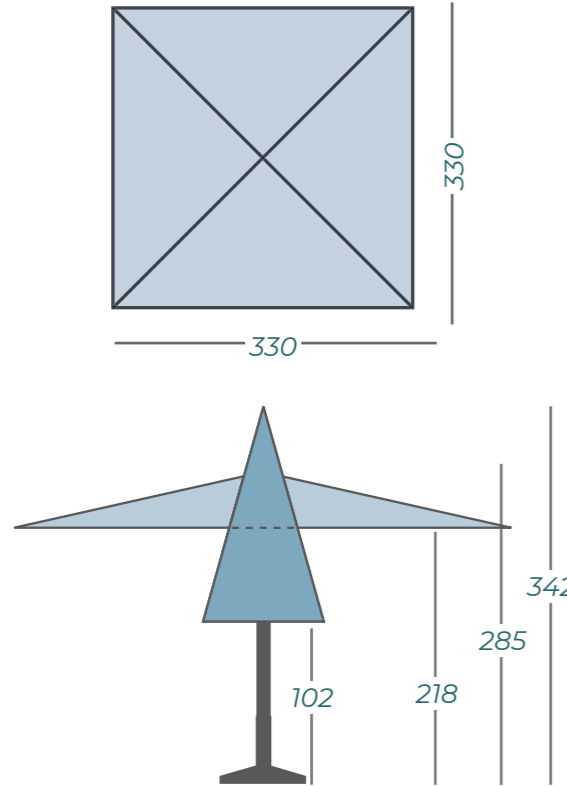

CHILD'S PLAY

With the easyturn knob you'll really open the parasol in just 2 seconds. Closing it is almost automatic. As soon as you turn the knob back, the Presto parasol will slide into the closed position. The Solero Presto is delivered with a robust mast of 63mm with a chic silver gray finish.

DIMENSIONS*

CHOOSE FROM 4 CLOTH COLOURS

*These dimensions were measured without base or ground anchor

SPECIFICATIONS & PRICES

DELIVERY FROM STOCK*

Item number	Description	Price in £ excl. VAT	Price in £ incl. VAT
833.33.colour	Presto 330x330 cm	645,83	775,-
833.40.colour	Presto ø 400 cm	645,83	775,-
833.51.70	Tile base Presto	182,50	219,-
535.64.99	4x swivelwheels for tile base	81,67	98,-
533.50.70	Ground anchor Presto	160,-	192,-
535.30.90	Granite base 90 kg	275,-	330,-
535.31.90	4x wheels for granite base 90 kg	54,17	65,-

Lighting and heating can be found on pages 72-77
 Images of feet and anchors can be found on pages 86-87

A REFRESHING FRAME COLOUR

VIDEO

Specifications	
Free protectioncover	yes
Cantilever sunshade	no
Central pole	yes
Telescopic system	yes
Light included	no
Fade-resistant cloth	yes
Pole in two parts	yes
Tiltable	no
With rotating device	no
Side inclination	no
Valance (without add. costs)	no
Operating system	easy turn
Weight cloth per m ²	300 grams
Integrated rib ends	yes
Number of ribs	8
Closes over the table	yes
Pole diameter	65 mm