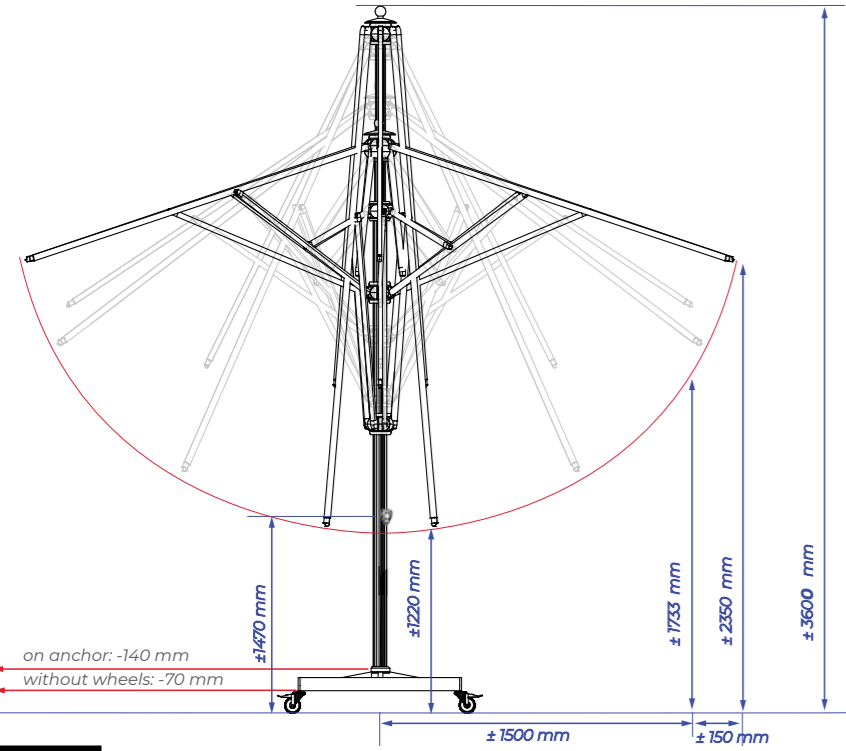

CHILD'S PLAY

With the easyturn knob you'll really open the parasol in just 2 seconds. Closing it is almost automatic. As soon as you turn the knob back, the Presto parasol will slide into the closed position. The Solero Presto is delivered with a robust mast of 63mm with a chic silver gray finish.

3.3x3.3 METER

CHOOSE FROM 4 CLOTH COLOURS

Ø4 METER

SPECIFICATIONS & PRICES

DELIVERY FROM STOCK*

Item number	Description	Price in £ excl. VAT
833.33.colour	Presto Pro 330x330 cm	849,00
833.40.colour	Presto Pro ø 400 cm	849,00
833.51.70	Tile base Presto Pro	249,00
835.75.994	Set of 4 castors 75 mm black	109,00
533.50.70	Ground anchor Presto Pro	209,00
535.30.90	Granite base 90 kg	650,00
535.31.90	4x wheels for granite base 90 kg	84,00
832.50.99	Cover plate slab base low silver grey	200,00

Lighting and heating can be found on pages 68-73
Images of feet and anchors can be found on pages 82-83

TIMELESS FRAME COLOR

VIDEO

Specifications	
Free protectioncover	yes
Cantilever sunshade	no
Central pole	yes
Telescopic system	yes
Light included	no
Fade-resistant cloth	yes
Pole in two parts	yes
Tiltable	no
With rotating device 360°	no
Side inclination	no
Valance (without add. costs)	no
Operating system	easy turn
Weight cloth per m ²	300 grams
Integrated rib ends	yes
Number of ribs	8
Closes over the table	yes
Pole diameter	63 mm