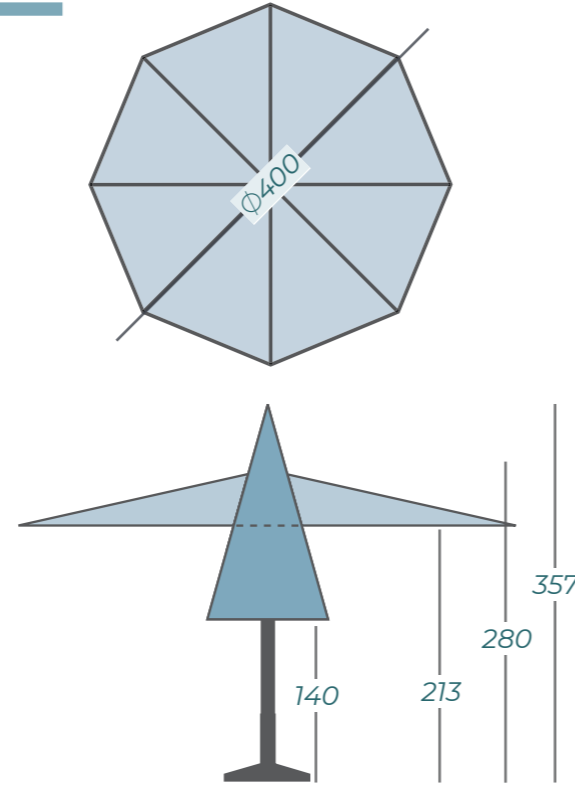

CHILD'S PLAY

With the easyturn knob you'll really open the parasol in just 2 seconds. Closing it is almost automatic. As soon as you turn the knob back, the Presto parasol will slide into the closed position. The Solero Presto is delivered with a robust mast of 63mm with a chic silver gray finish.

DIMENSIONS*

CHOOSE FROM 4 CLOTH COLOURS

*These dimensions were measured without base or ground anchor

SPECIFICATIONS & PRICES

DELIVERY FROM STOCK*

Item number	Description	Price in £ excl. VAT	Price in £ incl. VAT
833.33.colour	Presto 330x330 cm	645,83	775,-
833.40.colour	Presto ø 400 cm	645,83	775,-
833.51.70	Tile base Presto	182,50	219,-
535.64.99	4x swivelwheels for tile base	81,67	98,-
533.50.70	Ground anchor Presto	160,-	192,-
535.30.90	Granite base 90 kg	275,-	330,-
535.31.90	4x wheels for granite base 90 kg	54,17	65,-

Lighting and heating can be found on pages 72-77
 Images of feet and anchors can be found on pages 86-87

A REFRESHING FRAME COLOUR

VIDEO

Specifications	
Free protectioncover	yes
Cantilever sunshade	no
Central pole	yes
Telescopic system	yes
Light included	no
Fade-resistant cloth	yes
Pole in two parts	yes
Tiltable	no
With rotating device	no
Side inclination	no
Valance (without add. costs)	no
Operating system	easy turn
Weight cloth per m ²	300 grams
Integrated rib ends	yes
Number of ribs	8
Closes over the table	yes
Pole diameter	65 mm