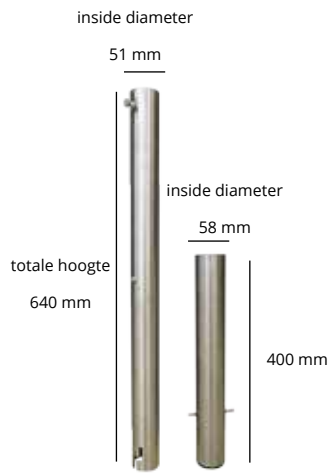

This design parasol has a solid frame with a powder coated pole that has a 50mm diameter. Of course you can choose from a wide range of trendy fade-resistant cloth colors.

This square parasol is handled just as easy as our other models. The Patio forms a perfect protection from the sun for the hospitality industry. No doubt about it, this is a true eye-catcher, especially when combined with the Solero Accento click-on lighting.

Red
123

Marine
125

Black
150

Fillable base

Ground anchor

Marble base

Accento

Specifications

Free protection cover	✓
Cantilever parasol	x
Central Pole	✓
Telescopic system	x
Light included	x
Fade-resistant cloth	✓
Pole in two parts	x
Tiltable	x
With rotating device	x
Side inclination	x
Valance	x
Operating system	Cord
Weight cloth per m2	300 gram
Integrated rib ends	✓
Number of ribs	8
Closes over the table	x
Pole diameter	51 mm
Possibility of printing logo	✓