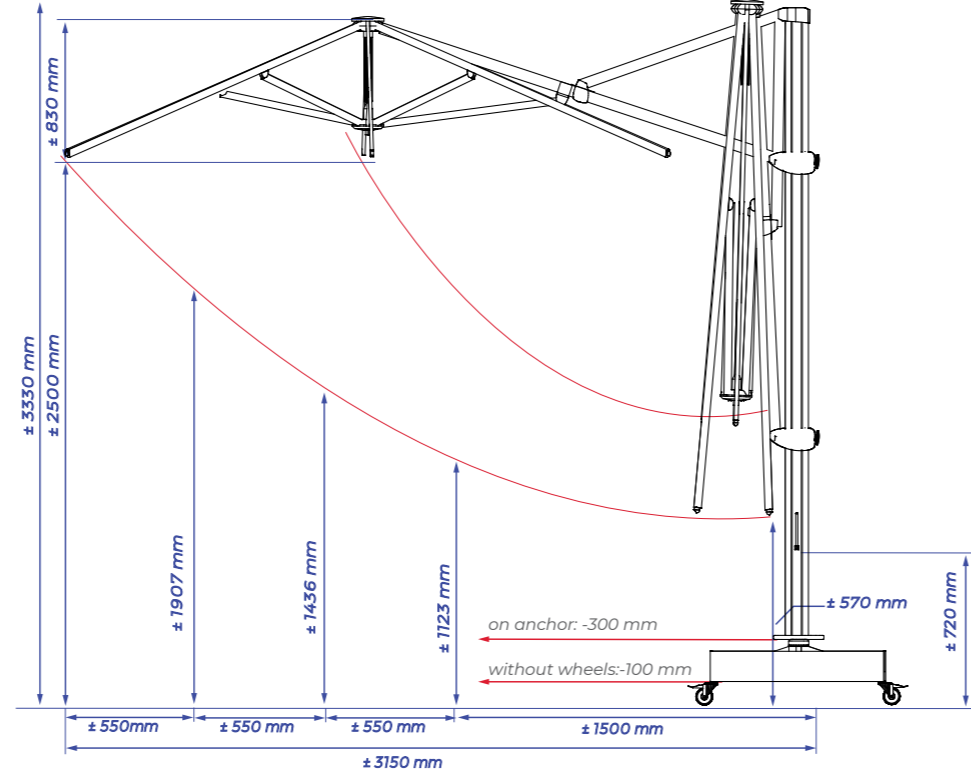

Palestro is available in **300x400 cm and 400x400 cm**. take into account that the mast of the Palestro is on the largest side with the 300x400 cm version!

## 4x4 METER

## 4x3 METER

## DELIVERY FROM STOCK\*

Specifications	
Free protectioncover	yes
Cantilever sunshade	yes
Central pole	no
Telescopic system	no
Light included	yes
Fade-resistant cloth	yes
Pole in two parts	no
Tiltable	yes
With rotating device 360°	yes
Side inclination	no
Valance (without add. costs)	no
Operating system	winch
Weight cloth per m²	300 grams
Integrated rib ends	yes
Number of ribs	8
Closes over the table	no
Pole diameter	115 mm