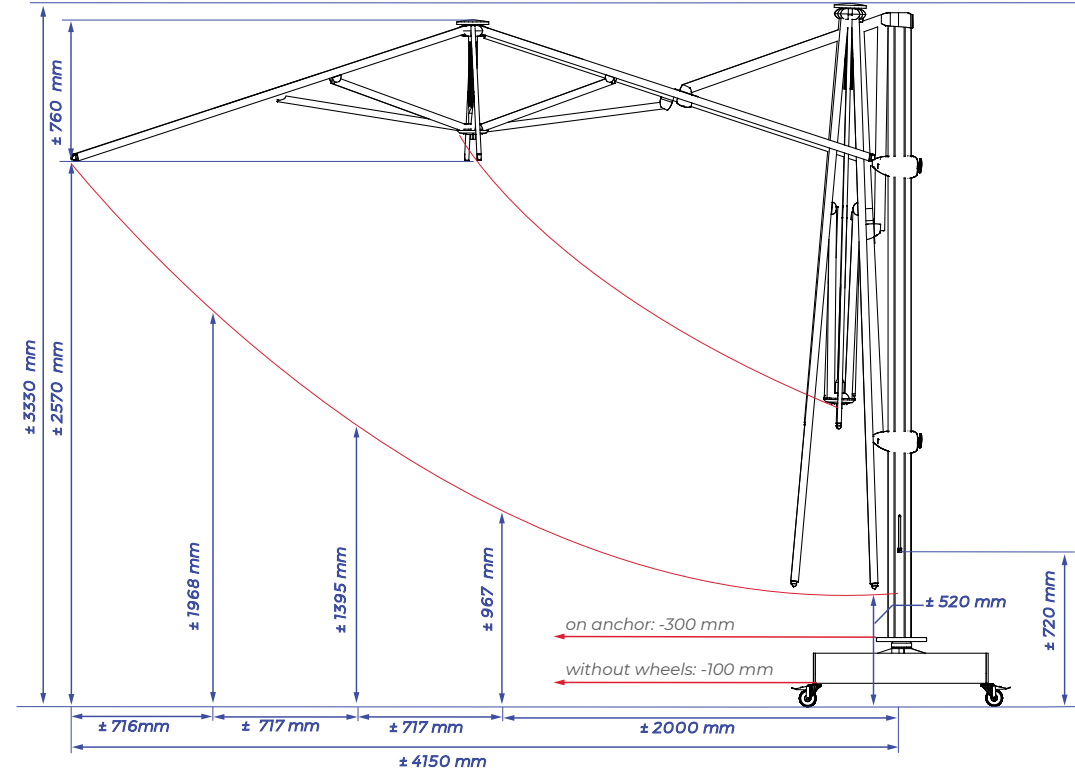

Palestro is available in **300x400 cm and 400x400 cm**. take into account that the mast of the Palestro is on the largest side with the 300x400 cm version!

## 4x4 METER

## 4x3 METER