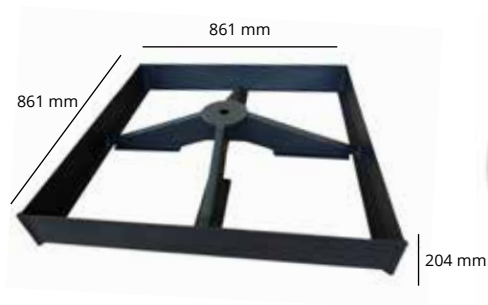

SOLERO PALESTRO

54 kg	300x400	400x400
A	284 cm	290 cm
B	216 cm	216 cm
C	284 cm	310 cm
D	28 cm	23,5cm

Ground anchor

Tile base

Accento

Base is suitable for 16 tiles from 45 to 50 cm.

Specifications	
Free protection cover	✓
Cantilever parasol	✓
Central Pole	x
Telescopic system	x
Light included	✓
Fade-resistant cloth	✓
Pole in two parts	x
Tiltable	✓
With rotating device	✓
Side inclination	x
Valance	x
Operating system	Winch
Weight cloth per m2	300 gram
Integrated rib ends	✓
Number of ribs	8
Closes over the table	x
Pole diameter	115 mm
Possibility of printing logo	✓ on 3 sides