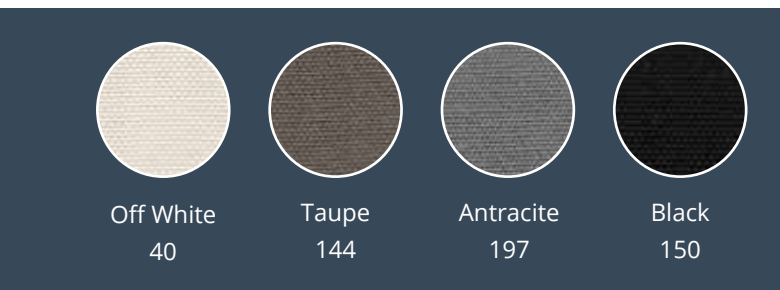

The Solero O'Bravia canvas is of the absolute best quality and guaranteed colorfast. Even after several warm summers, your Palestro will look as good as new.

The fantastic Solero Accento lighting is delivered with the Palestro and is provided with a charger. Using this, you can charge high quality batteries in a matter of hours. With the Cielo Plus parties can last longer, and it'll remain cozy for much longer.

SOLERO PALESTRO

54 kg	300x400	400x400
A	284 cm	290 cm
B	216 cm	216 cm
C	284 cm	310 cm
D	28 cm	23,5cm

Ground anchor

Tile base

Accento

Base is suitable for 16 tiles from 45 to 50 cm.

Specifications	
Free protection cover	✓
Cantilever parasol	✓
Central Pole	x
Telescopic system	x
Light included	✓
Fade-resistant cloth	✓
Pole in two parts	x
Tiltable	✓
With rotating device	✓
Side inclination	x
Valance	x
Operating system	Winch
Weight cloth per m2	300 gram
Integrated rib ends	✓
Number of ribs	8
Closes over the table	x
Pole diameter	115 mm
Possibility of printing logo	✓ on 3 sides