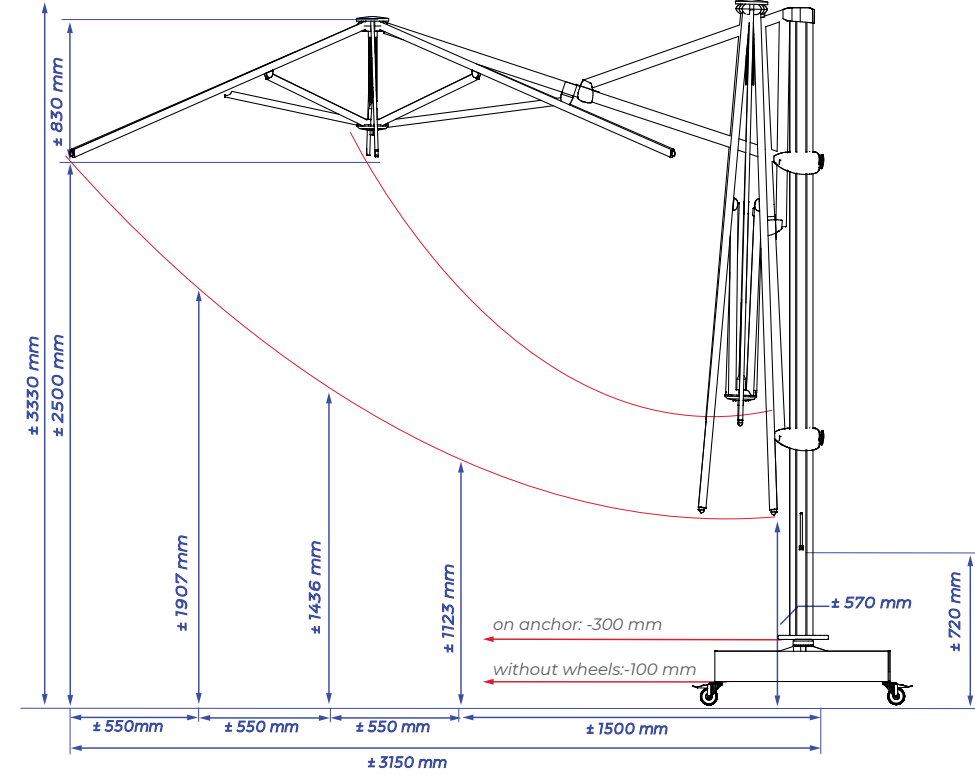

Palestro is available in **300x400 cm and 400x400 cm**. take into account that the mast of the Palestro is on the largest side with the 300x400 cm version!

## 4x4 METER

## 4x3 METER