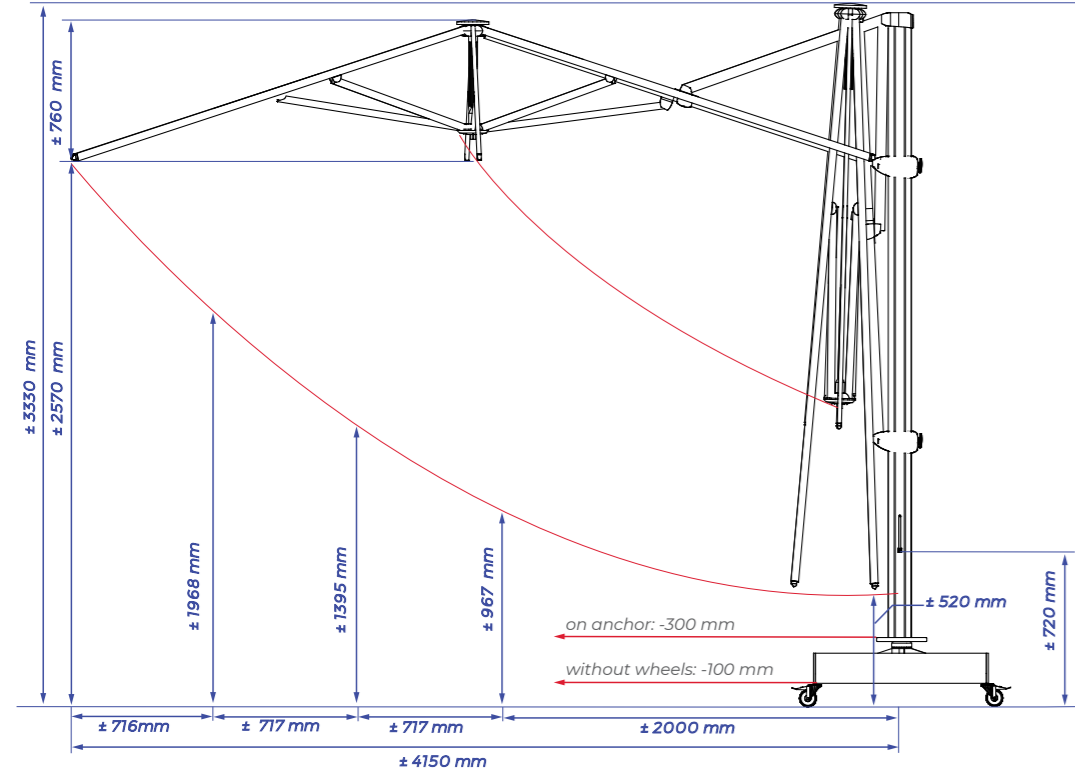

Palestro is available in **300x400 cm and 400x400 cm**. take into account that the mast of the Palestro is on the largest side with the 300x400 cm version!

## 4x4 METER

## 4x3 METER