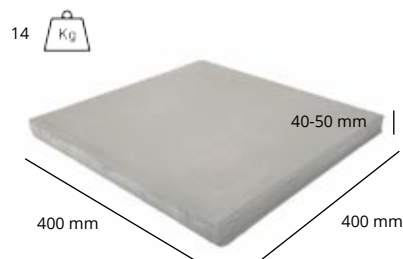

SOLERO PALESTRO

54 kg	300x400	400x400
A	284 cm	290 cm
B	216 cm	216 cm
C	284 cm	310 cm
D	28 cm	23,5cm

Ground anchor

Tile base

Accento

Base is suitable for 16 tiles from 45 to 50 cm.

Specifications	
Free protection cover	✓
Cantilever parasol	✓
Central Pole	x
Telescopic system	x
Light included	✓
Fade-resistant cloth	✓
Pole in two parts	x
Tiltable	✓
With rotating device	✓
Side inclination	x
Valance	x
Operating system	Winch
Weight cloth per m2	300 gram
Integrated rib ends	✓
Number of ribs	8
Closes over the table	x
Pole diameter	115 mm
Possibility of printing logo	✓ on 3 sides