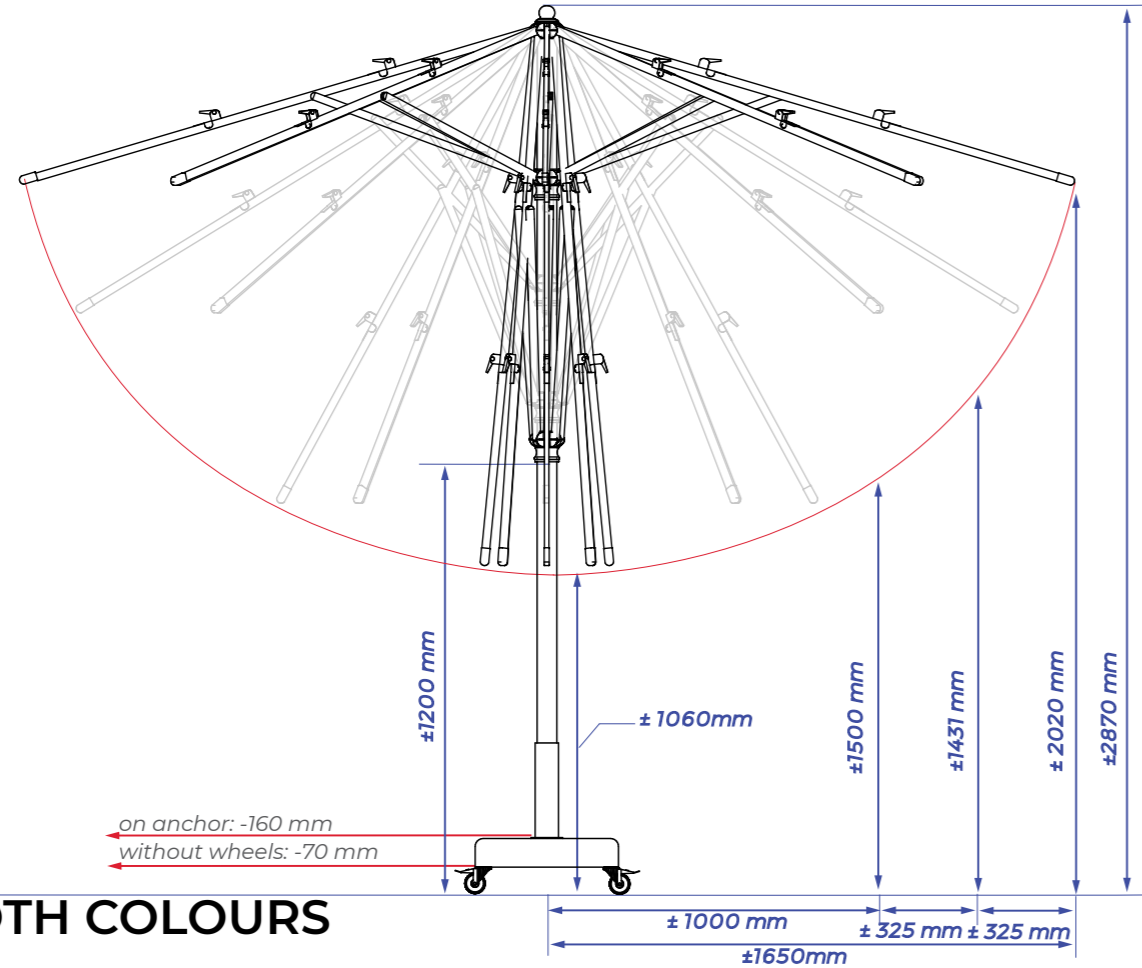

Ø3.3 METER

CHOOSE FROM 4 CLOTH COLOURS

**This colour will be produced in limited numbers

SPECIFICATIONS & PRICES

DELIVERY FROM STOCK*

Item number	Description	Price in £ excl. VAT
838.33.colour	Lasagna Pro Ø330 cm	699,00
535.28.50	Fillable base black 70-100 kg	119,00
535.28.62	Fillable base gray 70-100 kg	119,00
527.51.55	Ground anchor	119,00
535.55.00	Granite base 55 kg	450,00
535.30.60	Concrete base 60 kg	249,00
535.31.60	4x wheels for Concrete base 60 kg	62,50
535.24.84	Accento click-on light	119,00

Lighting and heating can be found on pages 68-73
Images of feet and anchors can be found on pages 82-83

TIMELESS FRAME COLOR

VIDEO

Specifications	
Free protectioncover	yes
Cantilever sunshade	no
Central pole	yes
Telescopic system	no
Light included	no
Fade-resistant cloth	yes
Pole in two parts	no
Tiltable	no
With rotating device 360°	no
Side inclination	no
Valance (without add. costs)	no
Operating system	cord
Weight cloth per m²	300 grams
Integrated rib ends	no
Number of ribs	8
Closes over the table	yes
Pole diameter	48mm

*While stocks last