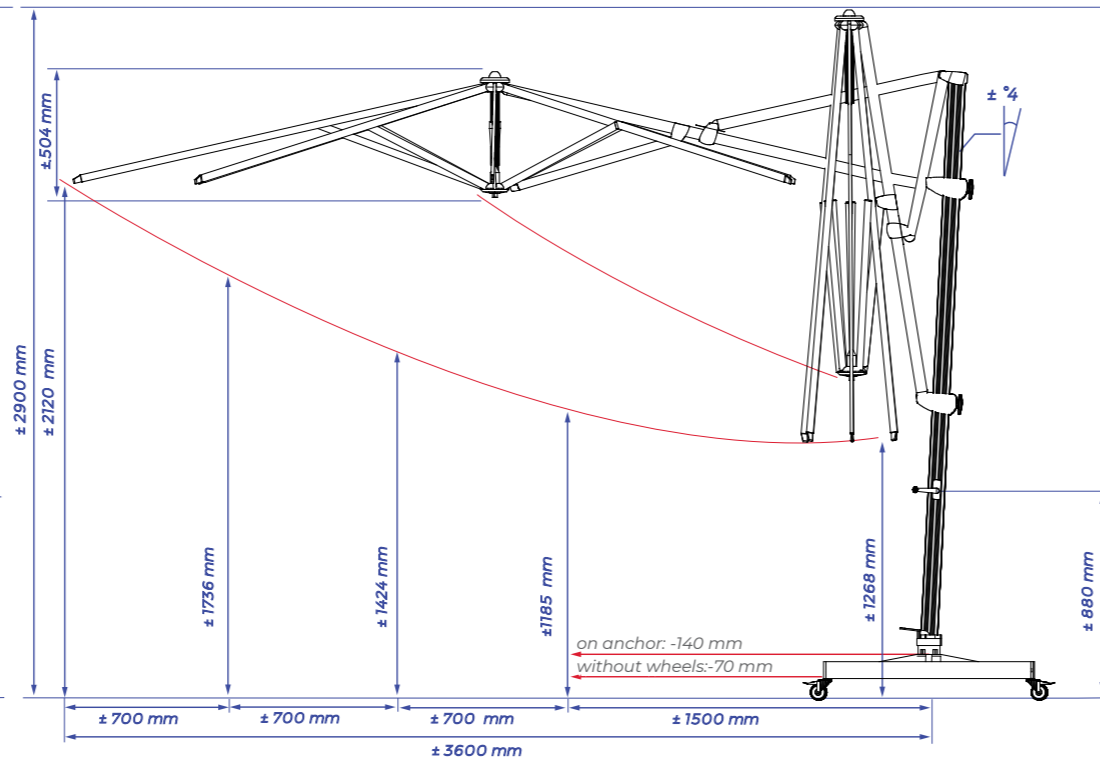

3x3 METER

Ø3.5 METER

CHOOSE FROM 4 CLOTH COLOURS

SPECIFICATIONS & PRICES

DELIVERY FROM STOCK*

| Item number | Description | Price in £ excl. VAT |
|---------------|--------------------------------|----------------------|
| 832.33.colour | Laterna Pro 300x300 cm | 1049,00 |
| 832.35.colour | Laterna Pro Ø 350 cm | 1049,00 |
| 832.33.99 | Tile base Laterna Pro | 249,00 |
| 532.34.99 | Ground anchor Laterna Pro | 99,00 |
| 532.14.50 | Dig-in base Laterna + adaption | 195,00 |
| 835.50.994 | Set of 4 castors 50 mm black | 109,00 |
| 535.24.84 | Accento click-on light | Free with purchase |
| 532.15.50 | Adaption Laterna | 48,50 |

Lighting and heating can be found on pages 68-73
 Images of feet and anchors can be found on pages 82-83

TIMELESS FRAME COLOR

VIDEO

| Specifications | |
|------------------------------|-----------|
| Free protectioncover | yes |
| Cantilever sunshade | yes |
| Central pole | no |
| Telescopic system | no |
| Light included | yes |
| Fade-resistant cloth | yes |
| Pole in two parts | no |
| Tiltable | yes |
| With rotating device 360° | yes |
| Side inclination | no |
| Valance (without add. costs) | no |
| Operating system | Winch |
| Weight cloth per m² | 300 grams |
| Integrated rib ends | yes |
| Number of ribs | 8 |
| Closes over the table | no |
| Pole diameter | 80 mm |

As the big brother of our successful Laterna parasol, the Fratello (Italian for 'brother') gains respect by its endless possibilities. It follows the sun by tilting to every side and comes with a stylish silver gray frame. With its **300 x 300 cm.** size, you know that all your guests will rest assured under this strong arm with its perky character. The special Solero O'Bravia parasol canvas is made of durable, heavy quality and is also colorfast.