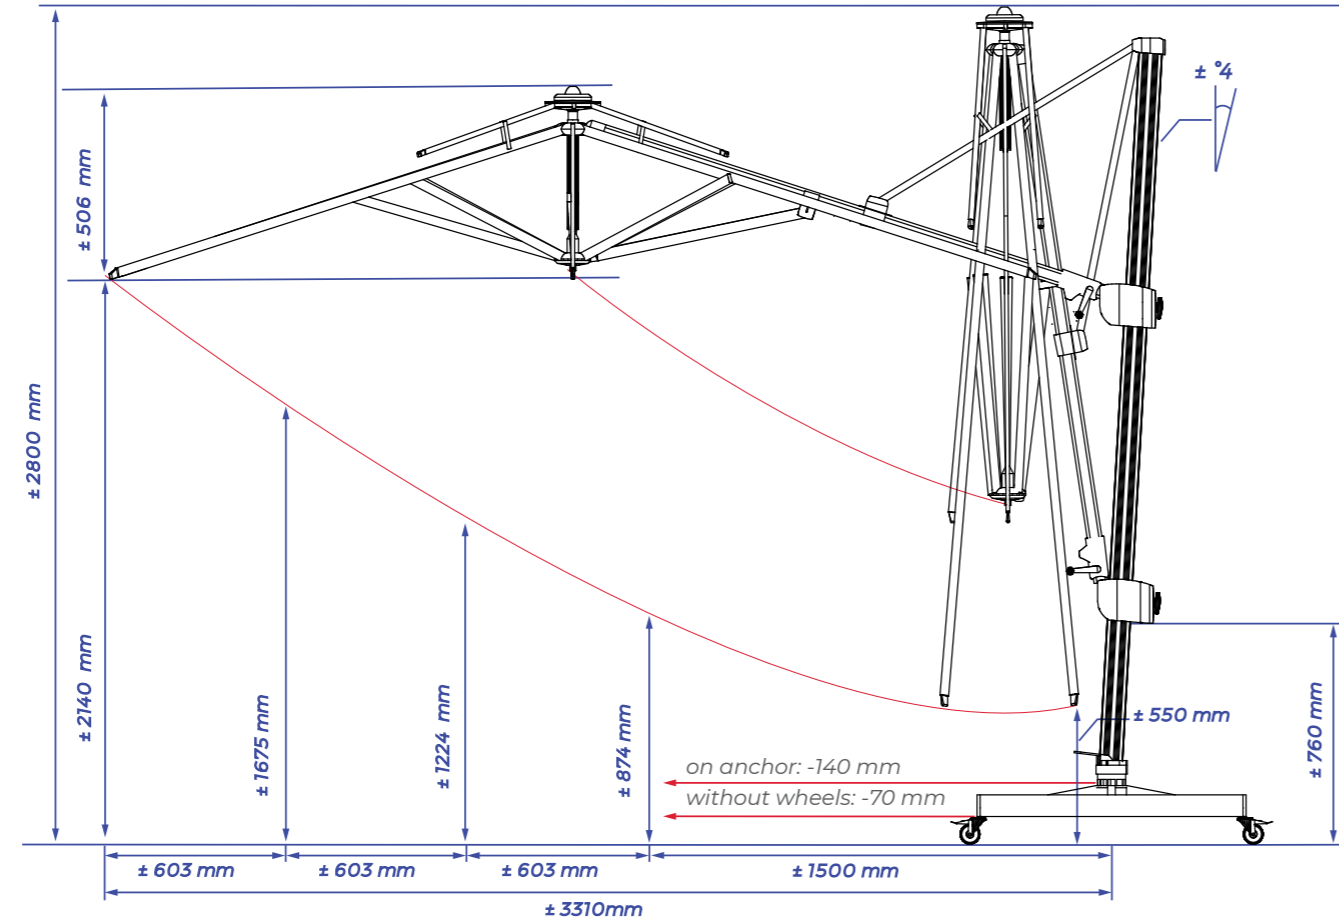

3x3 METER

CHOOSE FROM 4 CLOTH COLOURS

SPECIFICATIONS & PRICES

DELIVERY FROM STOCK*

Item number	Description	Price in £ excl. VAT	Specifications
832.84.colour	Fratello 300x300 cm	1099,-	Free protectioncover yes
832.33.99	Tile base	249,-	Cantilever sunshade yes
532.34.99	Ground anchor	99,-	Central pole no
532.14.50	Dig-in base Fratello + adaption	145,-	Telescopic system no
835.50.994	Set of 4 castors 50 mm black	109,-	Light included yes
535.24.54	Accento click-on light	Free with purchase	Fade-resistant cloth yes
532.15.50	Adaption Fratello	48.50,-	Pole in two parts no

Lighting and heating can be found on pages 68-73
Images of feet and anchors can be found on pages 82-83

TIMELESS FRAME COLOR

VIDEO

Free protectioncover	yes
Cantilever sunshade	yes
Central pole	no
Telescopic system	no
Light included	yes
Fade-resistant cloth	yes
Pole in two parts	no
Tiltable	yes
With rotating device 360°	yes
Side inclination up to 45°	yes
Valance (without add. costs)	no
Operating system	Winch
Weight cloth per m²	300 grams
Integrated rib ends	yes
Number of ribs	8
Closes over the table	no
Pole diameter	80 mm