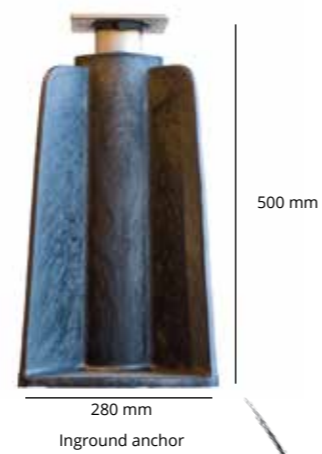

Item number	Description	Price in € excl. VAT	Price in € incl. VAT
532.83.color	Fratello 300x300 cm	825,62	999,01
532.33.99	Tile base	180,99	219,00
532.34.99	Groundanchor	78,51	95,00
532.13.50	Inground base + adaption	121,90	147,50
535.64.99	Swivel wheels 4 pieces	74,38	90,00
535.24.54	Accentto click-on light	included	included
	Heater	prices on page 74-75	prices on page 74-75
532.15.50	Adapting plate Fratello	23,55	28,50