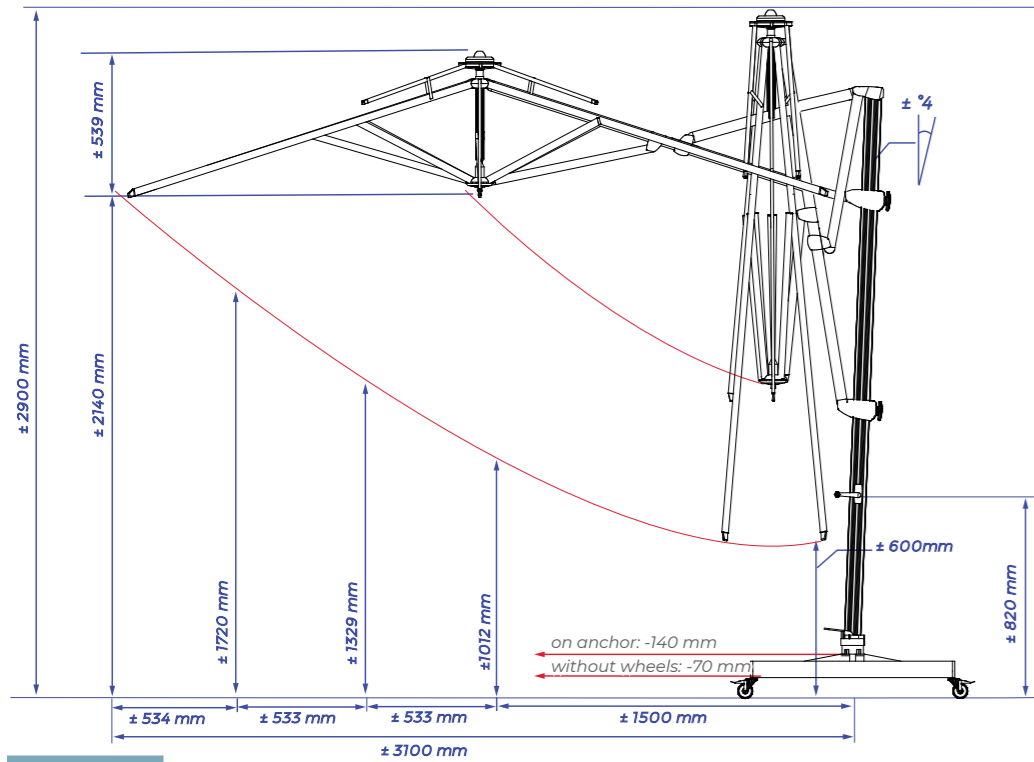

3x3 METER

Ø3.5 METER

CHOOSE FROM 4 CLOTH COLOURS

SPECIFICATIONS & PRICES

DELIVERY FROM STOCK*

| Item number | Description | Price in £ excl. VAT |
|---------------|--------------------------------|----------------------|
| 832.33.colour | Laterna Pro 300x300 cm | 1049,00 |
| 832.35.colour | Laterna Pro Ø 350 cm | 1049,00 |
| 832.33.99 | Tile base Laterna Pro | 249,00 |
| 532.34.99 | Ground anchor Laterna Pro | 99,00 |
| 532.14.50 | Dig-in base Laterna + adaption | 195,00 |
| 835.50.994 | Set of 4 castors 50 mm black | 109,00 |
| 535.24.84 | Accento click-on light | Free with purchase |
| 532.15.50 | Adaption Laterna | 48,50 |

Lighting and heating can be found on pages 68-73
 Images of feet and anchors can be found on pages 82-83

TIMELESS FRAME COLOR

VIDEO

| Specifications | |
|------------------------------|-----------|
| Free protectioncover | yes |
| Cantilever sunshade | yes |
| Central pole | no |
| Telescopic system | no |
| Light included | yes |
| Fade-resistant cloth | yes |
| Pole in two parts | no |
| Tiltable | yes |
| With rotating device 360° | yes |
| Side inclination | no |
| Valance (without add. costs) | no |
| Operating system | Winch |
| Weight cloth per m² | 300 grams |
| Integrated rib ends | yes |
| Number of ribs | 8 |
| Closes over the table | no |
| Pole diameter | 80 mm |

As the big brother of our successful Laterna parasol, the Fratello (Italian for 'brother') gains respect by its endless possibilities. It follows the sun by tilting to every side and comes with a stylish silver gray frame. With its **300 x 300 cm.** size, you know that all your guests will rest assured under this strong arm with its perky character. The special Solero O'Bravia parasol canvas is made of durable, heavy quality and is also colorfast.