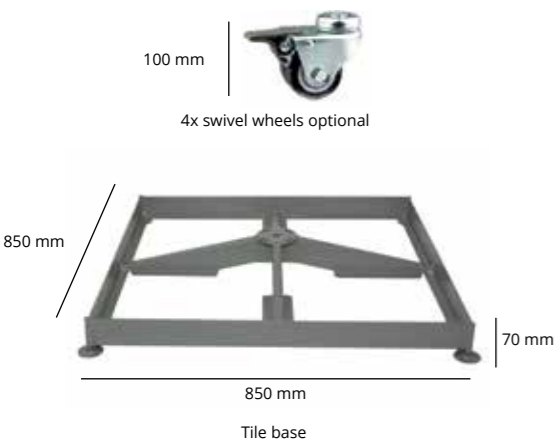

plate. The tile pedestal can be expanded with swiveling wheels allowing you to easily move it around.

With the Solero Fratello you'll have different fastening options: a tile pedestal, ground anchor or borrowing pedestal. You can also secure the sunshade to an existing concrete floor with an adaptor plate. The tile pedestal can be expanded with swiveling wheels allowing you to easily move it around.

| | |
|-------|----------|
| 33 kg | 300x300 |
| A | 264,5 cm |
| B | 204,5 cm |
| C | 268 cm |
| D | 40 cm |

| Specifications | |
|------------------------------|--------------|
| Free protection cover | ✓ |
| Cantilever parasol | ✓ |
| Central Pole | x |
| Telescopic system | x |
| Light included | ✓ |
| Fade-resistant cloth | ✓ |
| Pole in two parts | x |
| Tiltable | ✓ |
| With rotating device | ✓ |
| Side inclination | ✓ |
| Valance | x |
| Operating system | Winch |
| Weight cloth per m2 | 300 gram |
| Integrated rib ends | ✓ |
| Number of ribs | 8 |
| Closes over the table | ✓ |
| Pole diameter | 90 mm |
| Possibility of printing logo | ✓ on 3 sides |