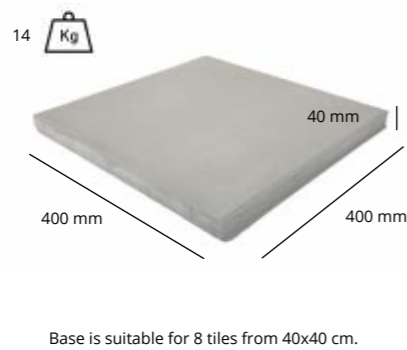

Item number	Description	Price in € excl. VAT	Price in € incl. VAT
532.83.color	Fratello 300x300 cm	825,62	999,01
532.33.99	Tile base	180,99	219,00
532.34.99	Groundanchor	78,51	95,00
532.13.50	Inground base + adaption	121,90	147,50
535.64.99	Swivel wheels 4 pieces	74,38	90,00
535.24.54	Accentto click-on light	included	included
	Heater	prices on page 74-75	prices on page 74-75
532.15.50	Adapting plate Fratello	23,55	28,50