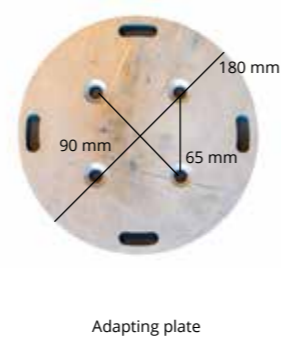

| | |
|-------|----------|
| 33 kg | 300x300 |
| A | 264,5 cm |
| B | 204,5 cm |
| C | 268 cm |
| D | 40 cm |

| Specifications | |
|------------------------------|--------------|
| Free protection cover | ✓ |
| Cantilever parasol | ✓ |
| Central Pole | x |
| Telescopic system | x |
| Light included | ✓ |
| Fade-resistant cloth | ✓ |
| Pole in two parts | x |
| Tiltable | ✓ |
| With rotating device | ✓ |
| Side inclination | ✓ |
| Valance | x |
| Operating system | Winch |
| Weight cloth per m2 | 300 gram |
| Integrated rib ends | ✓ |
| Number of ribs | 8 |
| Closes over the table | ✓ |
| Pole diameter | 90 mm |
| Possibility of printing logo | ✓ on 3 sides |