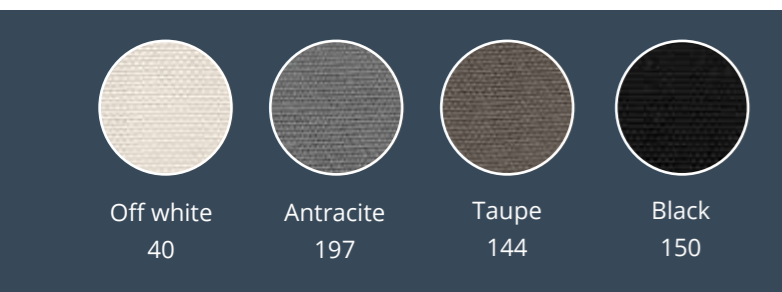

33 kg	300x300
A	264,5 cm
B	204,5 cm
C	268 cm
D	40 cm

Specifications	
Free protection cover	✓
Cantilever parasol	✓
Central Pole	x
Telescopic system	x
Light included	✓
Fade-resistant cloth	✓
Pole in two parts	x
Tiltable	✓
With rotating device	✓
Side inclination	✓
Valance	x
Operating system	Winch
Weight cloth per m2	300 gram
Integrated rib ends	✓
Number of ribs	8
Closes over the table	✓
Pole diameter	90 mm
Possibility of printing logo	✓ on 3 sides