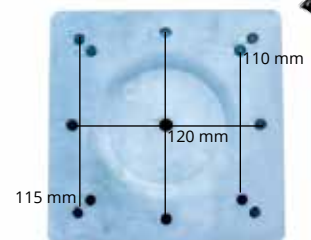

24 kg 260x260

A 240 cm

B 195,5 cm

C 37 cm

Off white
40

Taupe
144

Antracite
197

Black
150

Cross base

Ground anchor

Inground base

Accento

Base is suitable for tiles from 45 to 50 cm.

Specifications	
Free protection cover	✓
Cantilever parasol	✓
Central Pole	x
Telescopic system	x
Light included	✓
Fade-resistant cloth	✓
Pole in two parts	x
Tiltable	✓
With rotating device	✓
Side inclination	x
Valance	x
Operating system	Winch
Weight cloth per m2	300 gram
Integrated rib ends	x
Number of ribs	8
Closes over the table	✓
Pole diameter	65 mm
Possibility of printing logo	✓ on 3 sides