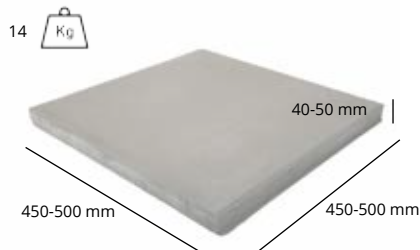

24 kg 260x260

A 240 cm

B 195,5 cm

C 37 cm

Off white
40

Taupe
144

Antracite
197

Black
150

Cross base

Ground anchor

Inground base

Accento

Base is suitable for tiles from 45 to 50 cm.

Specifications	
Free protection cover	✓
Cantilever parasol	✓
Central Pole	x
Telescopic system	x
Light included	✓
Fade-resistant cloth	✓
Pole in two parts	x
Tiltable	✓
With rotating device	✓
Side inclination	x
Valance	x
Operating system	Winch
Weight cloth per m2	300 gram
Integrated rib ends	x
Number of ribs	8
Closes over the table	✓
Pole diameter	65 mm
Possibility of printing logo	✓ on 3 sides