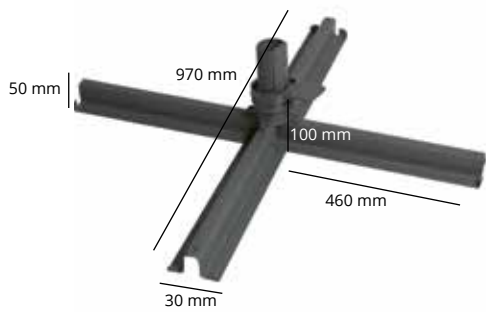

SOLERO CIELO PLUS

260X260 CM

*The Solero Cielo plus just belongs at home in your garden. This heavy, cantilever parasol has a 260cm*260cm diameter. With its innovative control system you can open or collapse this quality parasol in a flash.*

24 kg 260x260

A 240 cm

B 195,5 cm

C 37 cm

Off white
40

Taupe
144

Antracite
197

Black
150

Cross base

Ground anchor

Inground base

Accento

Base is suitable for tiles from 45 to 50 cm.

Specifications	
Free protection cover	✓
Cantilever parasol	✓
Central Pole	x
Telescopic system	x
Light included	✓
Fade-resistant cloth	✓
Pole in two parts	x
Tiltable	✓
With rotating device	✓
Side inclination	x
Valance	x
Operating system	Winch
Weight cloth per m2	300 gram
Integrated rib ends	x
Number of ribs	8
Closes over the table	✓
Pole diameter	65 mm
Possibility of printing logo	✓ on 3 sides