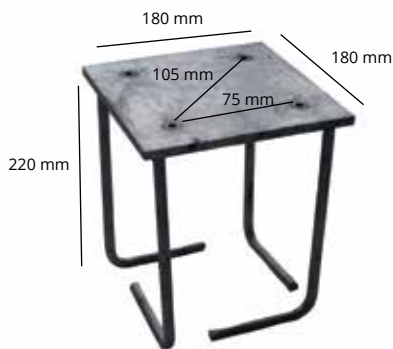

24 kg 260x260

A 240 cm

B 195,5 cm

C 37 cm

Off white
40

Taupe
144

Antracite
197

Black
150

Cross base

Ground anchor

Inground base

Accento

Base is suitable for tiles from 45 to 50 cm.

Specifications	
Free protection cover	✓
Cantilever parasol	✓
Central Pole	x
Telescopic system	x
Light included	✓
Fade-resistant cloth	✓
Pole in two parts	x
Tiltable	✓
With rotating device	✓
Side inclination	x
Valance	x
Operating system	Winch
Weight cloth per m2	300 gram
Integrated rib ends	x
Number of ribs	8
Closes over the table	✓
Pole diameter	65 mm
Possibility of printing logo	✓ on 3 sides