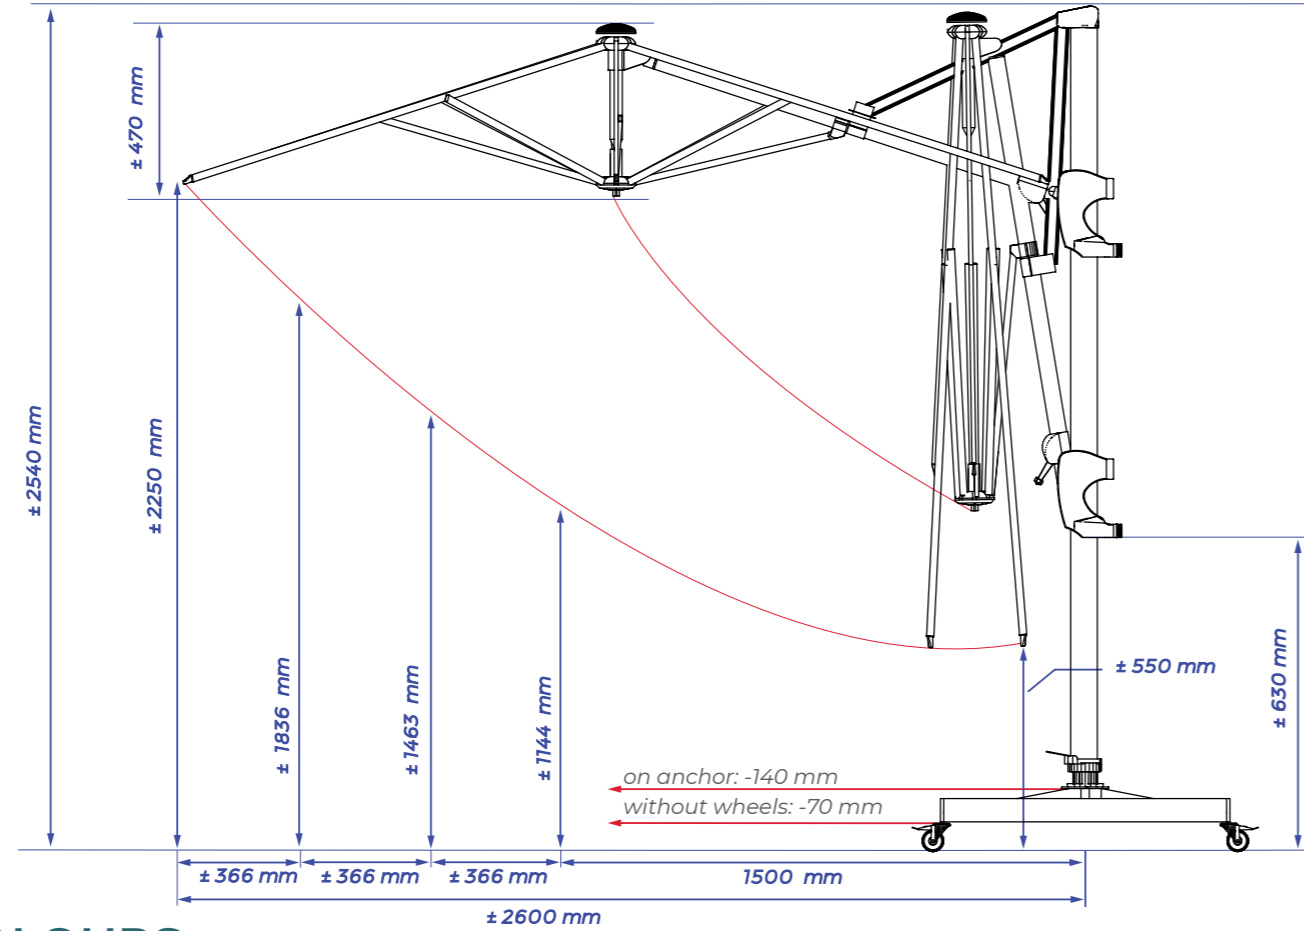

SOLERO® CIELO PRO

The Solero Cielo Pro **260x260 cm** just belongs at home in your garden. This heavy, cantilever parasol has a 260cm*260cm diameter. With its innovative control system you can open or collapse this quality parasol in a flash.

It's very easy to put this parasol into different skewing positions, without having to use the least bit of force. The firm base of the Cielo parasol is equipped with a clever turning mechanism. You can rotate this garden parasol easily and in 360 degrees by simply pressing the foot pedal. By releasing this pedal, this handy floating parasol will be automatically locked in its position.

2.6×2.6 METER

CHOOSE FROM 4 CLOTH COLOURS

SPECIFICATIONS & PRICES

DELIVERY FROM STOCK*

Item number	Description	Price in £ excl. VAT	Specifications
826.28.colour	Cielo Pro Sunshade	749,-	Free protectioncover yes
826.26.888	Cielo Pro Cross base	Free with purchase	Cantilever sunshade yes
832.33.99	Laterna Pro tile base + Cielo adaptation plate	249,-	Central pole no
835.50.994	Set of 4 castors 50 mm black	109,-	Telescopic system no
530.17.50	Cielo Pro Ground anchor	89,-	Light included yes
532.13.50	Dig-in base Cielo Pro	149,-	Fade-resistant cloth yes
535.24.54	Accento click-on light	Free with purchase	Pole in two parts no

Lighting and heating can be found on pages 68-73
 Images of feet and anchors can be found on pages 82-83

Free protectioncover	yes
Cantilever sunshade	yes
Central pole	no
Telescopic system	no
Light included	yes
Fade-resistant cloth	yes
Pole in two parts	no
Tiltable	yes
With rotating device 360°	yes
Side inclination	no
Valance (without add. costs)	no
Operating system	Winch
Weight cloth per m²	300 grams
Integrated rib ends	no
Number of ribs	8
Closes over the table	no
Pole diameter	65 mm