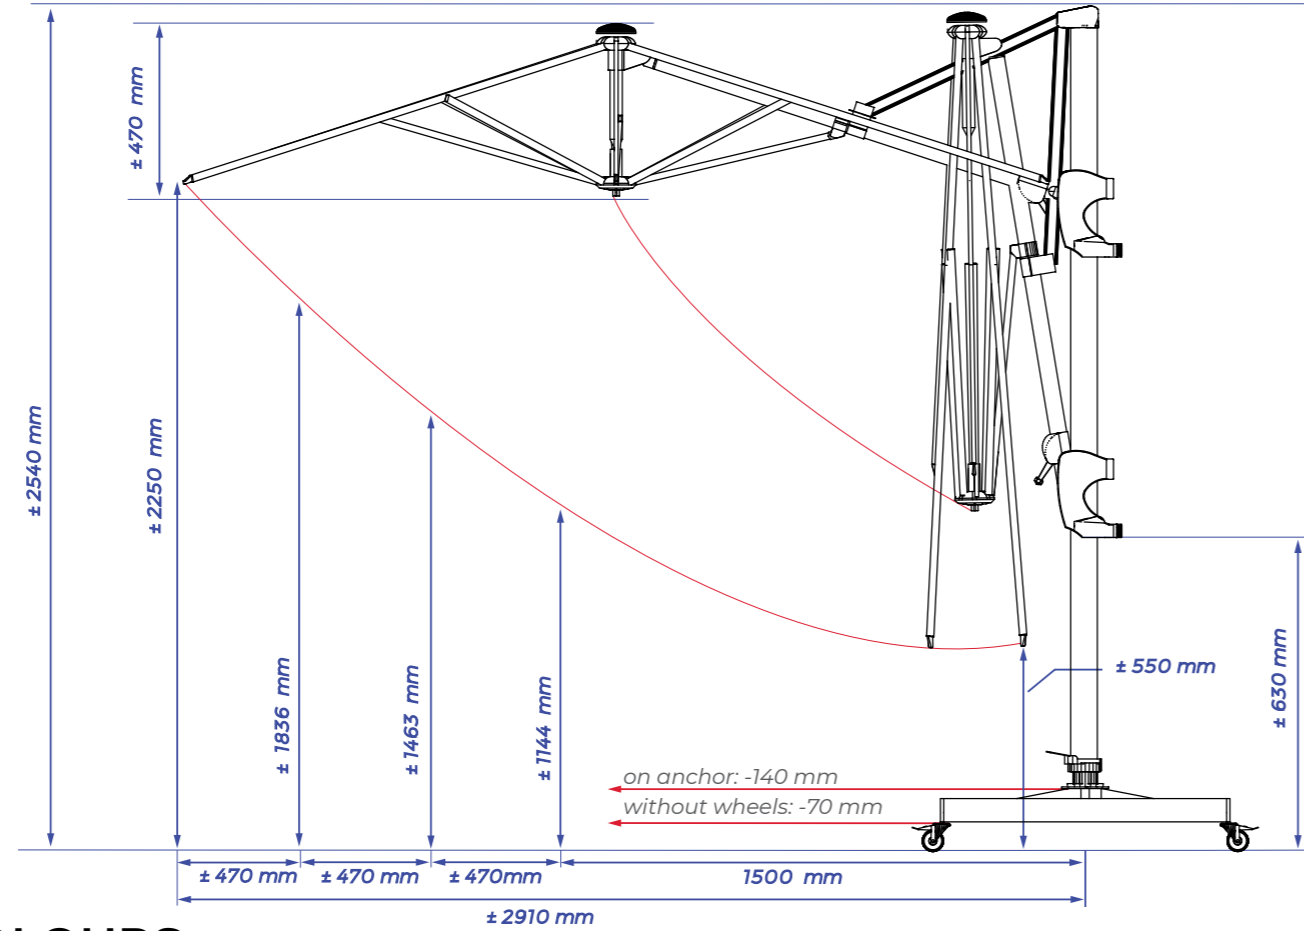

SOLERO® CIELO PRO

The Solero Cielo Pro **260x260 cm** just belongs at home in your garden. This heavy, cantilever parasol has a 260cm*260cm diameter. With its innovative control system you can open or collapse this quality parasol in a flash.

It's very easy to put this parasol into different skewing positions, without having to use the least bit of force. The firm base of the Cielo parasol is equipped with a clever turning mechanism. You can rotate this garden parasol easily and in 360 degrees by simply pressing the foot pedal. By releasing this pedal, this handy floating parasol will be automatically locked in its position.

2.6x2.6 METER

CHOOSE FROM 4 CLOTH COLOURS

SPECIFICATIONS & PRICES

DELIVERY FROM STOCK*

Item number	Description	Price in £ excl. VAT	Specifications
826.28.colour	Cielo Pro 260x260 cm	799,00	Free protectioncover yes
826.26.888	Cross base Cielo Pro	Free with purchase	Cantilever sunshade yes
832.33.99	Laterna Pro tile base + Cielo adaptation plate	249,00	Central pole no
835.50.994	Set of 4 castors 50 mm black	109,00	Telescopic system no
530.17.50	Ground anchor Cielo Pro	89,00	Light included yes
532.13.50	Dig-in base Cielo Pro	195,00	Fade-resistant cloth yes
832.50.99	Cover plate slab base low silver grey	200,00	Pole in two parts no
535.24.84	Accento click-on light	Free with purchase	Tiltable yes

Lighting and heating can be found on pages 68-73
 Images of feet and anchors can be found on pages 82-83

TIMELESS FRAME COLOR

VIDEO

Free protectioncover	yes
Cantilever sunshade	yes
Central pole	no
Telescopic system	no
Light included	yes
Fade-resistant cloth	yes
Pole in two parts	no
Tiltable	yes
With rotating device 360°	yes
Side inclination	no
Valance (without add. costs)	no
Operating system	Winch
Weight cloth per m²	300 grams
Integrated rib ends	no
Number of ribs	8
Closes over the table	no
Pole diameter	65 mm