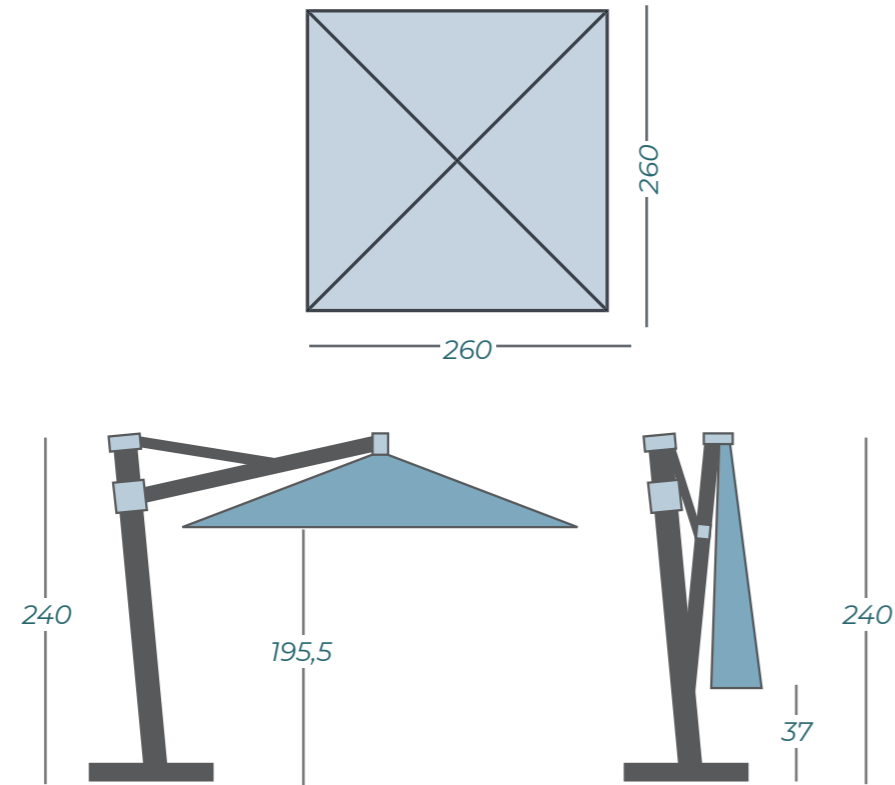

SOLERO® CIELO PRO

The Solero Cielo Pro **260x260 cm** just belongs at home in your garden. This heavy, cantilever parasol has a 260cm*260cm diameter. With its innovative control system you can open or collapse this quality parasol in a flash.

PLENTY OF SHADE

The Cielo Pro by default is delivered with a set of free cross feet. Would you like to anchor the parasol on your patio? In that case you can order the special ground anchor.

BLACK STAYS BLACK

DIMENSIONS*

CHOOSE FROM 4 CLOTH COLOURS

*These dimensions were measured without base or ground anchor

SPECIFICATIONS & PRICES

DELIVERY FROM STOCK*

| Item number | Description | Price in £ excl. VAT | Price in £ incl. VAT | Specifications |
|---------------|-------------------------|----------------------|----------------------|--------------------------|
| 826.28.colour | Cielo Pro Sunshade | 537,50 | 645,- | Free protectioncover yes |
| 826.26.888 | Cielo Pro Cross base | Free with purchase | Free with purchase | Cantilever sunshade yes |
| 530.17.50 | Cielo Pro Ground anchor | 79,17 | 95,- | Central pole no |
| 532.13.50 | Dig-in base Cielo Pro | 120,83 | 145,- | Telescopic system no |
| 535.24.54 | Accento click-on light | Free with purchase | Free with purchase | Light included yes |

Lighting and heating can be found on pages 72-77
Images of feet and anchors can be found on pages 86-87

| | |
|---------------------------------|-----------|
| Free protectioncover | yes |
| Cantilever sunshade | yes |
| Central pole | no |
| Telescopic system | no |
| Light included | yes |
| Fade-resistant cloth | yes |
| Pole in two parts | no |
| Tiltable | yes |
| With rotating device | yes |
| Side inclination | no |
| Valance (without add. costs) | no |
| Operating system | Winch |
| Weight cloth per m ² | 300 grams |
| Integrated rib ends | no |
| Number of ribs | 8 |
| Closes over the table | yes |
| Pole diameter | 65 mm |