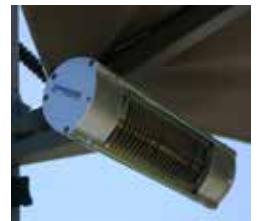

250x250	300x300
A	280 cm	285 cm
B	210 cm	210 cm
C	280 cm	285 cm
D	80 cm	45 cm

Base is suitable for tiles from 45 to 50 cm.