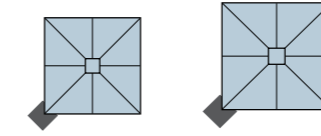

DIMENSIONS

CHOOSE FROM 12 CLOTH COLOURS

POSSIBLE SETUPS

250x250 or 300x300 per Cloth

Ø350 or Ø420 per Cloth

VIDEO

3 WEEKS

Specifications

Free protectioncover	no
Cantilever sunshade	yes
Closes towards the pole	yes
Light included	optional
Fade-resistant cloth	yes 7-8/-
Pressured gas spring	yes
Tiltable	no
With rotating device	yes
Waterproof cloth	yes
Operating system	One-move
Weight cloth per m ²	290 grams
Number of ribs	8
Possibility of logo printing	yes
Closes over the table	yes
Connectable with gutters	yes
Electrically operated	no