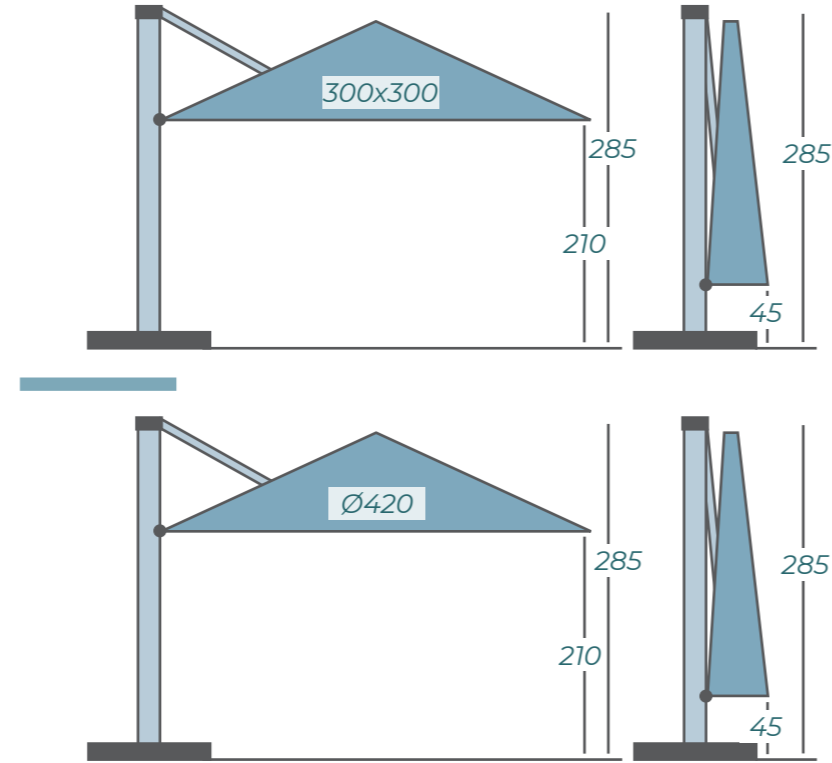

SOLERO® P7 PRO

The Solero Prostor P7 wall parasol is available in four sizes: two square editions of **250cm and 300cm** and a round version with a size of **350cm or 420cm diameter**. No matter which size you choose, the P7 wall parasol is always easily handled.

With the integrated gas spring supporting you, you'll open and collapse the parasol in a flash. Despite of its size, the Solero Prostor P7 is very easy to move left or right. As the weight of this space saving parasol is smartly shared between the top and bottom rotating brackets, you'll instantly move the shadow to where you want it to be. The canvas is 100% acrylic and is painted in mass, it weighs 290 grams per square meter and has a colorfastness of 7-8 on a scale of 8. Acrylic is water resistant and filters out 95-100% of UV radiation, expressed as UPF 50+. The canvas is washable and if necessary easy to replace.

DIMENSIONS

CHOOSE FROM 12 CLOTH COLOURS

POSSIBLE SETUPS

250x250 or 300x300 per Cloth

Ø350 or Ø420 per Cloth

VIDEO

3 WEEKS

Specifications