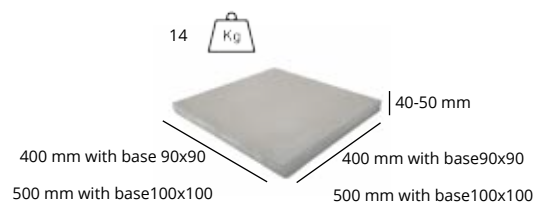

Alu cover

Heating

Raingutters

Protection cover

LED

Base is suitable for tiles from 45 to 50 cm.

Specifications

| | |
|--------------------------|-----------------|
| Free protection cover | x |
| Cantilever parasol | ✓ |
| Closes towards the pole | ✓ |
| Lights included | x |
| Fade-resistant cloth | ✓ 7-8/8 |
| Pressued gas spring | ✓ |
| Tiltable | x |
| With rotating device | ✓ 300° |
| Waterproof cloth | ✓ |
| Operating system | One move system |
| Weight cloth per m2 | 290 gram |
| Number of ribs | 8 |
| Possibility of printing | ✓ |
| Closes over the table | ✓ |
| Connectable with gutters | x |
| Electrically operated | x |