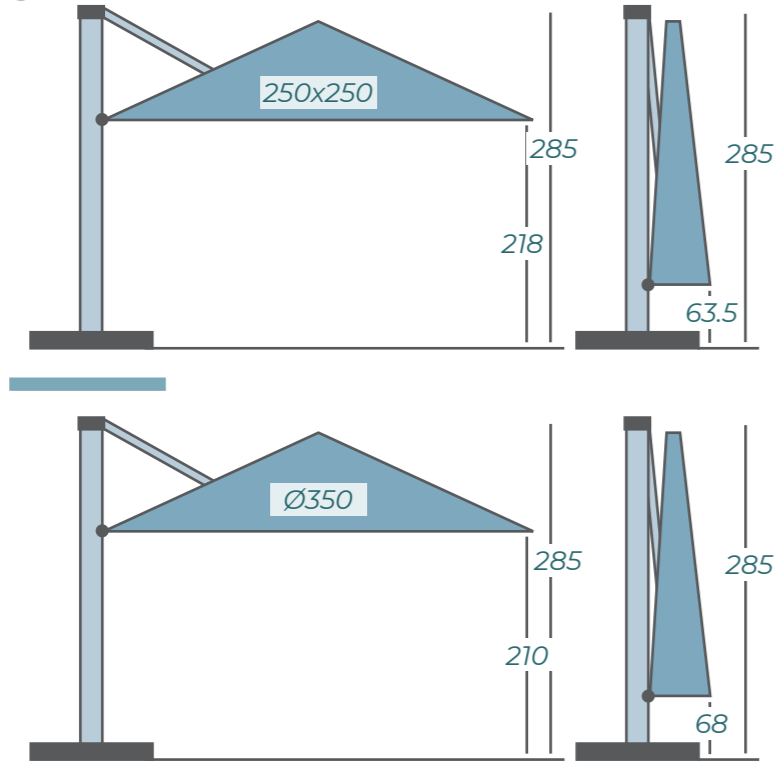

SOLERO® P7 PRO

The Solero Prostor P7 wall parasol is available in four sizes: two square editions of **250cm and 300cm** and a round version with a size of **350cm or 420cm diameter**. No matter which size you choose, the P7 wall parasol is always easily handled.

With the integrated gas spring supporting you, you'll open and collapse the parasol in a flash. Despite of its size, the Solero Prostor P7 is very easy to move left or right. As the weight of this space saving parasol is smartly shared between the top and bottom rotating brackets, you'll instantly move the shadow to where you want it to be. The canvas is 100% acrylic and is painted in mass, it weighs 290 grams per square meter and has a colorfastness of 7-8 on a scale of 8. Acrylic is water resistant and filters out 95-100% of UV radiation, expressed as UPF 50+. The canvas is washable and if necessary easy to replace.

CHOOSE FROM 5 FRAME COLOURS

The framework for this parasol is RAL 9007 by default, this is a gray structured lacquer. It's possible to get a black or white frame in case you need it, but this will have an additional cost and a longer lead time. You'll have the choice between RAL9007 (gray), RAL 9016 (white matte) or RAL 9005 (black, matte), Alucopper and Alupolished. The Prostor P7 can be mounted to the wall with 2 adjustable brackets. The P7 wall parasol has an optimal turn when mounted on a corner. The locking axis helps lock the parasol down so it doesn't turn in the wind.

DIMENSIONS

CHOOSE FROM 12 CLOTH COLOURS

POSSIBLE SETUPS

250x250 or 300x300 per Cloth

Ø350 or Ø420 per Cloth

VIDEO

3 WEEKS

Specifications